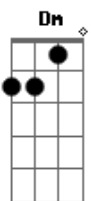

© ukulele-chords.com