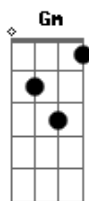

Lera Lynn - My Least Favorite Life

Tom: F

[Intro]

Dm Dm
A7
E|-----5-----5-----|
-----5-----|
B|-----6-----6-----|
-----5-----|
G|-----7-----7-----|
-----6-----|
D|-----7-----7-----8-7--|
-5-----5-----|
A|--5-7-8-7--4-5--5-----5-7-8-7--4-5--5-----5-----5-|
-----5-8-7-----7-----|
E|-5-----5-----5-----|
-----5-----|

A A7 Dm
This is my least favorite life
A A7 Dm
The one where you fly and I don't
A A7 Dm
A kiss holds a million deceptions
Gm A7
And a lifetime goes up...in smoke
A A7 Dm
This is my least favorite you
A A7 Dm
Who floats far above earth and stone
A A7 Dm
The nights that I twist on the rack
Gm A7
Is the time that I feel...most at home

Bb Dm
We wandering in the shade
Bb Dm
And the rustle of fallen leaves
A A7 Dm
A bird on the edge of a blade
Bb
Lost now forever
C A Dm
My love in a sweet memory

Dm
E|-----5-----|

B|-----6-----|
G|-----7-----|
D|-----7-----|
A|--5-7-8-7--4-5--5-----5-7-8-7--4-5-----|
E|-5-----5-----|

[Verse]

A A7 Dm
The station rolls away from the train
A A7 Dm
The blue pulls away from the sky
A A7 Dm
The whisper of two broken wings
Gm
Maybe they're yours
A7
Maybe they're mine

A A7 Dm
This is my least favorite life
A A7 Dm
One where I'm out of my mind
A A7 Dm
One where you're just out of reach
Gm A7
The one where I stand...and you fly
[Chorus]

Bb Dm
I'm wandering in the shade
Bb Dm
And the rustle of fallen leaves
A A7 Dm
A bird on the edge of a blade
Bb
Lost now forever
C A Dm
My love in a sweet memory

Dm
E|-----5-----|
B|-----6-----|
G|-----7-----|
D|-----7-----|
A|--5-7-8-7--4-5--5-----5-7-8-7--4-5-----|
E|-5-----5-----|

Acordes

© ukulele-chords.com

© ukulele-chords.com

© ukulele-chords.com

© ukulele-chords.com

© ukulele-chords.com

© ukulele-chords.com

© ukulele-chords.com