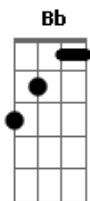

© ukulele-chords.com