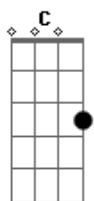

© ukulele-chords.com