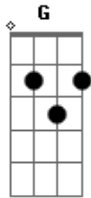

© ukulele-chords.com