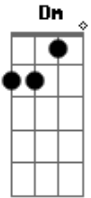

Leonardo - Simply You

Tom: C
Intro: C Dm G 2X

C Dm G
I just think of you
C
It's impossible to deny
Dm
our love and so
G
hard to explain
C Dm G
How many times have I told you
Dm
love you more
C
you are all
Dm
I love you
G
I will not let you
C
look at me
Dm

this and its half
G
want you
C Dm G
simply you.
REFRÃO
C
you are all
Dm
I love you
G
I will not let you
C
look at me
Dm
this and its half
G
want you
C Dm G
simply you.
(C Dm G)(2X)

Acordes

© ukulele-chords.com