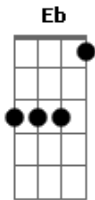

© ukulele-chords.com