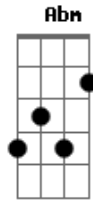

© ukulele-chords.com