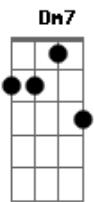

© ukulele-chords.com