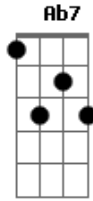

© ukulele-chords.com