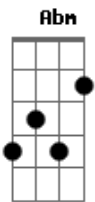

© ukulele-chords.com