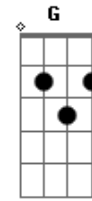

© ukulele-chords.com