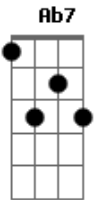

© ukulele-chords.com