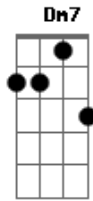

© ukulele-chords.com