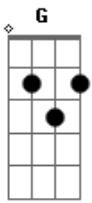

© ukulele-chords.com