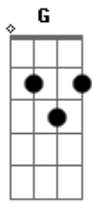

© ukulele-chords.com