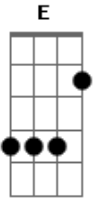

Leonard Cohen - The Traitor

Tom: **A**

These are actually the chords from the cover of this song that Martha Wainwright did but these chords should be similar.

They are picked in a waltzy kind of fashion, like:

Now the Swan it floated on the English river
Ah the Rose of High Romance it opened wide

A: -2--3--

A sun tanned woman yearned me through the summer
and the judges watched us from the other side

Acordes

© ukulele-chords.com

© ukulele-chords.com

© ukulele-chords.com

© ukulele-chords.com

© ukulele-chords.com