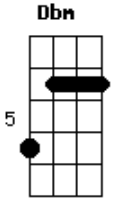

© ukulele-chords.com

© ukulele-chords.com