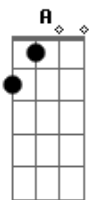

Leonard Cohen - Seems So Long Ago, Nancy

Tom: A
Intro: Bm Gb Bm

Bm Gb Bm
It seems so long ago,
Gbm Db7 Gbm
nancy was alone,
A Bm
looking ate the late late show
A E A
Through a semi-precious stone.
Db7 Gbm
in the house of honesty
D A
Her father was on trial,
E Gbm
in the house of mystery
Db D
There was no one at all,
A E Gbm Gbm
There was no one at all.

Bm Gb Bm
It seems so long ago,
Gbm Db7 Gbm
none of us were strong;
A Bm
nancy wore green stockings
A E A
And she slept with everyone.
Db7 Gbm
She never said she'd wait for us
D A
Although she was alone,
E Gbm
i think she fell in love for us
Db D
In nineteen sixty one,
A E Gbm Gbm
In nineteen sixty one.

Bm Gb Bm
It seems so long ago,
Gbm Db7 Gbm
nancy was alone,
A Bm
A forty five beside her head,
A E A
an open telephone.
Db7 Gbm
we told her she was beautiful,
D A
We told her she was free
E Gbm
But none of us would meet her in
Db D
The house of mystery,
A E Gbm Gbm
The house of mystery.

Bm Gb
And now you look around you,
Gbm Db7 Gbm
See her everywhere,
A Bm
many use her body,
A E A
many comb her hair.
Db7 Gbm
in the hollow of the night
D A
When you are cold and numb
E Gbm
You hear her talking freely then,
Db D
She's happy that you've come,
A E Gbm
She's happy that you've come.

Final: Bm E A

Acordes