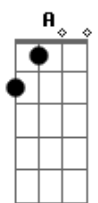

Leonard Cohen - Seems So Long Ago, Nancy

Tom: A
Intro: Bm Gb Bm

Bm Gb Bm
It seems so long ago,
Gbm Db7 Gbm
nancy was alone,
A Bm
looking ate the late late show
A E A
Through a semi-precious stone.
Db7 Gbm
in the house of honesty
D A
Her father was on trial,
E Gbm
in the house of mystery
Db D
There was no one at all,
A E Gbm Gbm
There was no one at all.

Bm Gb Bm
It seems so long ago,
Gbm Db7 Gbm
none of us were strong;
A Bm
nancy wore green stockings
A E A
And she slept with everyone.
Db7 Gbm
She never said she'd wait for us
D A
Although she was alone,
E Gbm
i think she fell in love for us
Db D
In nineteen sixty one,
A E Gbm Gbm
In nineteen sixty one.

Bm Gb Bm
It seems so long ago,
Gbm Db7 Gbm
nancy was alone,
A Bm
A forty five beside her head,
A E A
an open telephone.
Db7 Gbm
we told her she was beautiful,
D A
We told her she was free
E Gbm
But none of us would meet her in
Db D
The house of mystery,
A E Gbm Gbm
The house of mystery.

Bm Gb
And now you look around you,
Gbm Db7 Gbm
See her everywhere,
A Bm
many use her body,
A E A
many comb her hair.
Db7 Gbm
in the hollow of the night
D A
When you are cold and numb
E Gbm
You hear her talking freely then,
Db D
She's happy that you've come,
A E Gbm
She's happy that you've come.

Final: Bm E A

Acordes

© ukulele-chords.com