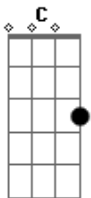

Leonard Cohen - Leaving The Table

Tom: C

Intro: C Am F G C G

I'm leaving the table
I'm out of the game
I don't know the people
In your picture frame
If I ever loved you or no, no
It's a crying shame if I ever loved you
If I knew your name
You don't need a lawyer
I'm not making a claim
You don't need to surrender
I'm not taking aim
I don't need a lover, no, no, no
The wretched beast is tame
I don't need a lover
So blow out the flame

There's nobody missing
There is no reward
Little by little
We're cutting the cord
We're spending the treasure, oh, no, no, no
That love cannot afford
I know you can feel it
The sweetness restored
I don't need a reason
For what I became
I've got these excuses
They're tired and lame
I don't need a pardon, no, no, no, no, no
There's no one left to blame
I'm leaving the table
I'm out of the game
I'm leaving the table
I'm out of the game

Acordes

© ukulele-chords.com