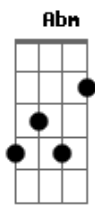

[Pré-Refrão]

A
 And for a moment it all stopped
 B Dbm B A
 My head, my heart, like I forgot that you are gone
 B Dbm Abm
 And then the feeling brings me back again

[Refrão]

Gbm E A
 I'm ... losing all my senses every night
 B E B Gbm
 Darlin', don't you know that I would die, I'd die for you?
 E A
 And I don't wanna want somebody new
 B E B Gbm
 Darlin', don't you know that I die every night for you?
 E A
 I cry for you

© ukulele-chords.com

And for a moment it all stopped
 B Dbm B A
 My head, my heart, like I forgot that you are gone
 B Dbm Abm
 And then the feeling brings me back again

[Refrão]

Gbm E A
 I'm ... losing all my senses every night
 B E B Gbm
 Darlin', don't you know that I would die, I'd die for you?
 E A
 And I don't wanna want somebody new
 B E B Gbm
 Darlin', don't you know that I die every night for you?
 E A
 I cry for you