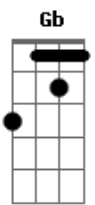

Léon - Die For You

tom:
Capotraste na 2ª casa
Intro: Dbm B E A Dbm B

[Primeira Parte]

Dbm B E
The party's over, time to go
Gbm Dbm B
Spinning lights, the music dies, you never showed
Dbm B E
Wine stains and glitter on the floor
Gbm Dbm B
Grab my shoes, always the last one out the door

[Pré-Refrão]

A
And for a moment it all stopped
B Dbm B A
My head, my heart, like I forgot that you are gone
B Dbm Abm
And then the feeling brings me back again

[Refrão]

Gbm E A
I'm ... losing all my senses every night
B E B Gbm
Darlin', don't you know that I would die, I'd die for you?
E A
And I don't wanna want somebody new
B E B Gbm
Darlin', don't you know that I die every night for you?
E A
I cry for you

[Segunda Parte]

Dbm B E
Above me, I can see the stars
Gbm Dbm B
And it feels like we are miles and miles apart
Dbm B E
And I know we said we shouldn't talk
Gbm Dbm B
But I lost a friend, and maybe that's the hardest part

[Pré-Refrão]

Acordes

© ukulele-chords.com