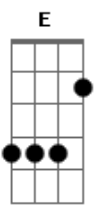

© ukulele-chords.com