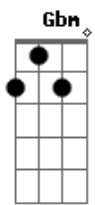

© ukulele-chords.com