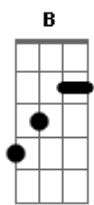

© ukulele-chords.com