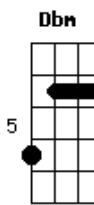

© ukulele-chords.com