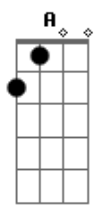

© ukulele-chords.com