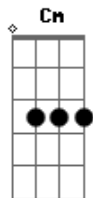

© ukulele-chords.com