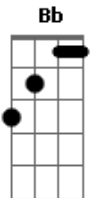

© ukulele-chords.com