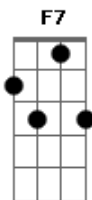

© ukulele-chords.com