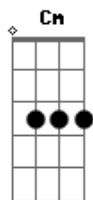

Leon Bridges - So Long

Tom: **Bb**

(Intro)

Bb

(Refrão)

D#Maj7
So Long (So Long)

Bb
So Long

D#Maj7
So Long (So Long)

C7
In the midst of it all

Bb
What we had

Dm
In those old photographs

Eb
So far gone

Bb
I gotta move on

(Refrão)

Eb
So Long (So Long)

Bb **Bb7**
So Long (So Long)

(Refrão)

Eb
So Long (So Long)

Bb
So Long

Eb
So Long (So Long)

Bb **Bb7**
So Long

Cm7 **F** **F7**
See it in your eye (There's been a change)

Cm
I feel distant

F **F7**
There's been a change

Bb
Theres been

Acordes

© ukulele-chords.com

© ukulele-chords.com

© ukulele-chords.com

© ukulele-chords.com

© ukulele-chords.com

© ukulele-chords.com