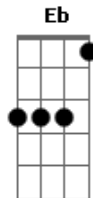

© ukulele-chords.com