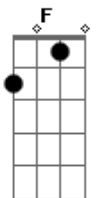

Leon Bridges - So Long

Tom: **Bb**

(Intro)

Bb

(Refrão)

D#Maj7
So Long (So Long)

Bb
So Long

D#Maj7
So Long (So Long)

Bb
So Long

(Verso)

Cm **F**
See it in your eyes (There's been a change)

Cm
I feel distant

F **F7**
There's been a change

Bb
A fear

Dm
Hangs over my head

Eb
I search for peace

C7
In the midst of it all

Bb
What we had

Dm
In those old photographs

Eb
So far gone

Bb
I gotta move on

(Refrão)

Eb
So Long (So Long)

Bb **Bb7**
So Long (So Long)

(Verso)

Cm7 **F** **F7**
See it in your eyes (There's been a change)

Cm7
I feel distance

Cm **F7**
There's been a change

Bb
A fear whoa-oh-whoa

Dm
Hangs from my head

Eb
Is so far gone

Bb
I gotta move on

(Refrão)

Eb
So Long (So Long)

Bb
So Long

Eb
So Long (So Long)

Bb **Bb7**
So Long

Cm7 **F** **F7**
See it in your eye (There's been a change)

Cm
I feel distant

F **F7**
There's been a change

Bb
Theres been

Acordes

© ukulele-chords.com