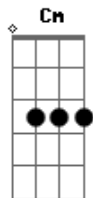

Leon Bridges - So Long

Tom: **Bb**

(Intro)

Bb

(Refrão)

D#Maj7
So Long (So Long)

Bb
So Long

D#Maj7
So Long (So Long)

C7
In the midst of it all

Bb
What we had

Dm
In those old photographs

Eb
So far gone

Bb
I gotta move on

(Refrão)

Eb
So Long (So Long)

Bb **Bb7**
So Long (So Long)

(Refrão)

Eb
So Long (So Long)

Bb
So Long

Eb
So Long (So Long)

Bb **Bb7**
So Long

Cm7 **F** **F7**
See it in your eye (There's been a change)

Cm
I feel distant

F **F7**
There's been a change

Bb
Theres been

Acordes

© ukulele-chords.com

© ukulele-chords.com

© ukulele-chords.com

© ukulele-chords.com

© ukulele-chords.com

© ukulele-chords.com