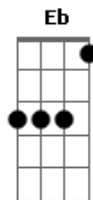

© ukulele-chords.com