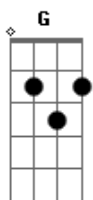

Leo Borel - Hold On

tom:

Intro: F7M C7M C
F7M C7M C

F7M C7M C
I know it seems like it's closed
F7M C7M C
But I'm sure you'll find a way
F7M C7M C
To skip all that bad feelings
F7M C7M C
That at night, it makes you stay awake

F7M C7M C
I know it seems like it's closed
F7M C7M C
But I'm sure you'll find a way
G F7M
I know you feel, you're lost inside your head
G F7M
So just try to keep inside your faith

[Refrão]

F7M G
Don't fall, don't let it go down
F7M G
Believe
F7M G
'Cause if you don't, nobody is going to
Hold on

F7M C7M C
How long more it's gonna take

F7M C7M C
Until you find that the only way
G F7M
Is to wake up and stop dreaming
G F7M
And start to fight the reality face to face

[Refrão]

F7M G
Don't fall, don't let it go down
F7M G
Believe
F7M G
'Cause if you don't, nobody is going to
Hold on
F7M G
Hold on
F7M G
Hold on
F7M G
Hold on
F7M G
Hold on
F7M G
Hold on

F7M G
Don't fall, don't let it go down
F7M G
Believe
F7M G
'Cause if you don't, nobody is going to
Hold on
F7M G
Hold on
F7M
Hold on

Acordes

© ukulele-chords.com