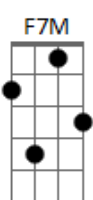

© ukulele-chords.com