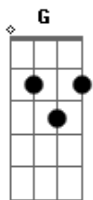

Leo Borel - Hold On

tom:

Intro: F7M C7M C
F7M C7M C

F7M C7M C
I know it seems like it's closed
F7M C7M C
But I'm sure you'll find a way
F7M C7M C
To skip all that bad feelings
F7M C7M C
That at night, it makes you stay awake

F7M C7M C
I know it seems like it's closed
F7M C7M C
But I'm sure you'll find a way
G F7M
I know you feel, you're lost inside your head
G F7M
So just try to keep inside your faith

[Refrão]

F7M G
Don't fall, don't let it go down
F7M G
Believe
F7M G
'Cause if you don't, nobody is going to
Hold on

F7M C7M C
How long more it's gonna take

F7M C7M C
Until you find that the only way
G F7M
Is to wake up and stop dreaming
G F7M
And start to fight the reality face to face

[Refrão]

F7M G
Don't fall, don't let it go down
F7M G
Believe
F7M G
'Cause if you don't, nobody is going to
Hold on
F7M G
Hold on
F7M G
Hold on
F7M G
Hold on
F7M G
Hold on
F7M G
Hold on

F7M G
Don't fall, don't let it go down
F7M G
Believe
F7M G
'Cause if you don't, nobody is going to
Hold on
F7M G
Hold on
F7M
Hold on

Acordes

© ukulele-chords.com