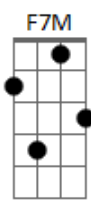

© ukulele-chords.com