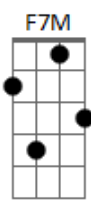

© ukulele-chords.com