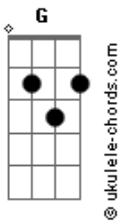

# Lenny Kravitz - Straight Cold Player

Tuning: EADG (normal)

Text:

I'm a straight cold player!

Intro: G|---/17-----|

D|-----/17--|

A|-----|

E|-----|

Main riff:

G|-----|

D|-----|

A|-----3--3---5--|

E|--3-5-5--3-0-----|

And there are a few parts where the music stops and then he begins with:

## Acordes

G|-----|

D|-----|

A|-----|

E|--5/12\5--|

and then again the main riff!

sometimes he plays some notes more but that you can improvise like f.e. this:

G|-----|