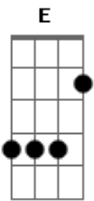

© ukulele-chords.com