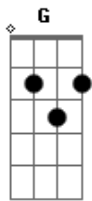

© ukulele-chords.com