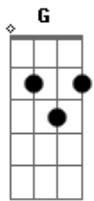

© ukulele-chords.com