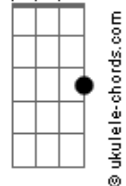

Lenny Kravitz - It ain't over 'til It's over

tom: G7M Gm
C But baby it ain't over 'til it's over
D So many years we've tried D7M

[Primeira Parte]

D D7M
Here we are
D
Still together
G7M Gm
We are one
D D7M
So much time wasted
D7 G7M Gm
Playing games with love

[Refrão]

D D7M
So many tears I've cried
D7
So much pain inside

D D7M
To keep our love alive
G7M Gm
But baby it ain't over 'til it's over
D D7M
How many times
D7
Did we give up?
G7M Gm
But we always worked things out
D D7M
And all my doubts and fears
D7
Kept me wondering yeah
If I'd always, always be in love

Acordes

C