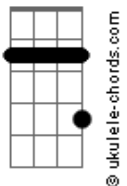

Lenny Kravitz - It ain't over 'til It's over

tom: G7M Gm
C But baby it ain't over 'til it's over
D So many years we've tried D7M

[Primeira Parte]

D D7M
Here we are
D
Still together
G7M Gm
We are one
D D7M
So much time wasted
D7 G7M Gm
Playing games with love

[Refrão]

D D7M
So many tears I've cried
D7
So much pain inside

D D7M
To keep our love alive
G7M Gm
But baby it ain't over 'til it's over
D D7M
How many times
D7
Did we give up?
G7M Gm
But we always worked things out
D D7M
And all my doubts and fears
D7
Kept me wondering yeah
If I'd always, always be in love

Acordes

D7M