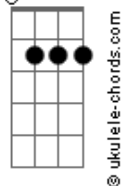

Lenny Kravitz - It ain't over 'til It's over

tom: G7M Gm
C But baby it ain't over 'til it's over
D So many years we've tried D7M

[Primeira Parte]

D D7M
Here we are
D
Still together
G7M Gm
We are one
D D7M
So much time wasted
D7 G7M Gm
Playing games with love

[Refrão]

D D7M
So many tears I've cried
D7
So much pain inside

D D7M
To keep our love alive
G7M Gm
But baby it ain't over 'til it's over
D D7M
How many times
D7
Did we give up?
G7M Gm
But we always worked things out
D D7M
And all my doubts and fears
D7
Kept me wondering yeah
If I'd always, always be in love

Acordes

G7M