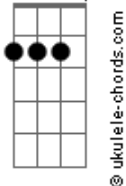

Lenny Kravitz - It ain't over 'til It's over

tom: G7M Gm
C But baby it ain't over 'til it's over
D So many years we've tried D7M

[Primeira Parte]

D D7M
Here we are
D
Still together
G7M Gm
We are one
D D7M
So much time wasted
D7 G7M Gm
Playing games with love

[Refrão]

D D7M
So many tears I've cried
D7
So much pain inside

D D7M
To keep our love alive
G7M Gm
But baby it ain't over 'til it's over
D D7M
How many times
D7
Did we give up?
G7M Gm
But we always worked things out
D D7M
And all my doubts and fears
D7
Kept me wondering yeah
If I'd always, always be in love

Acordes

D