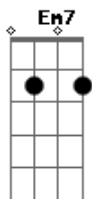

© ukulele-chords.com

© ukulele-chords.com