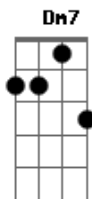

© ukulele-chords.com