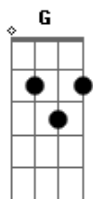

Lenny Kravitz - Human

tom:
Intro: A Dm A Dm

[Primeira Parte]

A Dm A
When all of my days are done
Dm A
Of pleasin' everyone
Dm A Dm7
I'll finally have begun

[Pré-Refrão]

Our time on Earth ain't gonna last forever Em7 Dm7
I'm on my journey, I won't be afraid Em7 Dm7
No more confusion and aggravation Em7
What is this life for? I'm gonna win G

[Refrão]

A Dm G
I'm gonna live my truth in this life
C G A
I am not gonna live a lie
Dm G
'Cause I came here to be alive
C G
I am here to be human
A Dm G
I'm gonna keep my head to the sky
C G A
Gonna walk each step with pride
Dm G
'Cause I came here to be alive
C G
I am here to be human

[Segunda Parte]

A Dm A
When I'm free to shine my light
Dm A
I'm ready to take flight
Dm A Dm7
The past is out of sight

[Pré-Refrão]

I'm on the move and I shall endeavor Em7 Dm7
No one is perfect and I won't be ashamed Em7 Dm7

My body's yearning for transformation G
What is this life for? I'm gonna win

[Refrão]

A Dm G
I'm gonna live my truth in this life
C G A
I am not gonna live a lie
Dm G
'Cause I came here to be alive
C G
I am here to be human
A Dm G
I'm gonna keep my head to the sky
C G A
Gonna walk each step with pride
Dm G
'Cause I came here to be alive
C G
I am here to be human

[Solo] A Dm A Dm
A Dm A Dm7

[Pré-Refrão]

Our time on Earth ain't gonna last forever Em7 Dm7
I'm on my journey, I won't be afraid Em7 Dm7
No more confusion and aggravation Em7
What is this life for? I'm gonna win G

[Refrão]

A Dm G
I'm gonna live my truth in this life
C G A
I am not gonna live a lie
Dm G
'Cause I came here to be alive
C G
I am here to be human

A Dm G
I'm gonna keep my head to the sky
C G A
Gonna walk each step with pride
Dm G
'Cause I came here to be alive
C G
I am here to be human

[Final] A Dm A Dm

Acordes

© ukulele-chords.com

© ukulele-chords.com

© ukulele-chords.com

© ukulele-chords.com

© ukulele-chords.com

© ukulele-chords.com