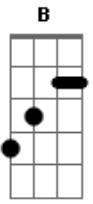

Full

Full

(riff b) So that's... Full

But what I really.....

(w/ Riff b)

Slide

w/ Flanger

Acordes

B

© ukulele-chords.com