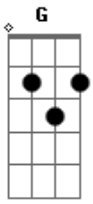

Lenny Kravitz - Gonna Go My Way

Tom: B

Riff 1: ---- 2x ----

Riff 2: ---- 6x ----

G 2

```

-----
-10 12 10p8-----10 12 10p8-----
-----9--7-9-----9--7-9-----
-----
-----
-----

```

Riff 3: ---- 4x ----

G 1

```

-----
-2- 4- 2-p0-----2- 4- 2-p0-----
-----2--0-2-----2--0-2-----
-----0-----0-----0-----0--
-----

```

I was born long ago
 I am the chosen I'm the one
 I have come to save the day
 And I won't leave until I'm done

```

And I got to got to know

Riff 1 1x

Riff 2 3x

Riff 3 4x

I don't know why we always cry
 This we must leave and get undone
 We must engage and rearrange
 And turn this planet back to one

```

-- 3x -----
-----
-5- 7- 5-p3-----5-0-3-5--0-
-----5-0-3-5--0-
-----
-----

(w/ Riff b)

Slide

w/ Flanger

Acordes

B

© ukulele-chords.com

G

© ukulele-chords.com