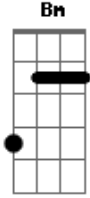

Lenny Kravitz - Don't Go And Put A Bullet In Your Head

Tom: G

ch: ^{Em} Don't go and put a bullet in your head

Just turn your life around instead
 Don't go and put a bullet in your head

I'm gonna get it,

but workin' nine to five just doesn't let it I feel I'm
 wastin' time and I
 regret it Can't even feed my kids and my wife

^C ^D
 Oh I'm longing to find it

A taste of the sweeter life oh my

^C ^D ^{Em}
 Only takes a little time

Acordes

© ukulele-chords.com

© ukulele-chords.com

© ukulele-chords.com

© ukulele-chords.com