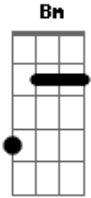

© ukulele-chords.com