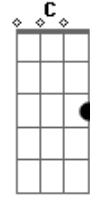

Lenny Kravitz - Don't Go And Put A Bullet In Your Head

Tom: G

ch: ^{Em} Don't go and put a bullet in your head

Just turn your life around instead
 Don't go and put a bullet in your head

I'm gonna get it,

but workin' nine to five just doesn't let it I feel I'm
 wastin' time and I
 regret it Can't even feed my kids and my wife

^C ^D
 Oh I'm longing to find it

A taste of the sweeter life oh my

^C ^D ^{Em}
 Only takes a little time

Acordes

© ukulele-chords.com

© ukulele-chords.com

© ukulele-chords.com

© ukulele-chords.com