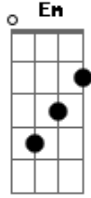

Lenny Kravitz - Don't Go And Put A Bullet In Your Head

Tom: G

ch: ^{Em} Don't go and put a bullet in your head

Just turn your life around instead
 Don't go and put a bullet in your head

I'm gonna get it,

but workin' nine to five just doesn't let it I feel I'm
 wastin' time and I
 regret it Can't even feed my kids and my wife

^C ^D
 Oh I'm longing to find it

A taste of the sweeter life oh my

^C ^D ^{Em}
 Only takes a little time

Acordes

© ukulele-chords.com

© ukulele-chords.com

© ukulele-chords.com

© ukulele-chords.com