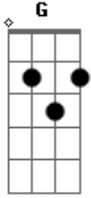

Lenny Kravitz - Don't Go And Put A Bullet In Your Head

Tom: G

ch: ^{Em} Don't go and put a bullet in your head

Just turn your life around instead
 Don't go and put a bullet in your head

I'm gonna get it,

but workin' nine to five just doesn't let it I feel I'm
 wastin' time and I
 regret it Can't even feed my kids and my wife

^C ^D
 Oh I'm longing to find it

A taste of the sweeter life oh my

^C ^D ^{Em}
 Only takes a little time

Acordes

© ukulele-chords.com

© ukulele-chords.com

© ukulele-chords.com

© ukulele-chords.com