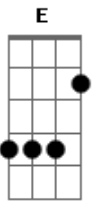

[Refrão]

Am
Like a bullet from a gun the DJ makes a run
G
When she feels a beat my baby, I can't get her off the floor
F
She keeps me dancin' til dawn

[Segunda Parte]

Am
The lights are low
G
She likes to dance for me It's making me high `cause the look
in her eye
F
Is hot as July.. hey!
Am
The night is young, gold bar's the place to be
G

The music is right cause the DJ is tight
F
Zappa into Barry White, yeah!

[Refrão]

Am
Like a bullet from a gun the DJ makes a run
G
When she feels a beat my baby, I can't get her off the floor
F
She keeps me dancin' til dawn

Am
Like a bullet from a gun the DJ makes a run
G
When she feels a beat my baby, I can't get her off the floor
F
She keeps me dancin' til dawn

(E F E F E F G)

[Solo] Am G F

[Refrão]

Am
Like a bullet from a gun the DJ makes a run
G
When she feels a beat my baby, I can't get her off the floor
F
She keeps me dancin' til dawn

Am
Like a bullet from a gun the DJ makes a run
G
When she feels a beat my baby, I can't get her off the floor
F
She keeps me dancin' til dawn

Acordes

© ukulele-chords.com

© ukulele-chords.com

© ukulele-chords.com