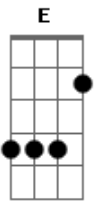

© ukulele-chords.com