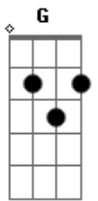

[Refrão]

Am
Like a bullet from a gun the DJ makes a run
G
When she feels a beat my baby, I can't get her off the floor
F
She keeps me dancin' til dawn

[Segunda Parte]

Am
The lights are low
G
She likes to dance for me It's making me high `cause the look
in her eye
F
Is hot as July.. hey!
Am
The night is young, gold bar's the place to be
G

The music is right cause the DJ is tight
F
Zappa into Barry White, yeah!

[Refrão]

Am
Like a bullet from a gun the DJ makes a run
G
When she feels a beat my baby, I can't get her off the floor
F
She keeps me dancin' til dawn

Am
Like a bullet from a gun the DJ makes a run
G
When she feels a beat my baby, I can't get her off the floor
F
She keeps me dancin' til dawn

(E F E F E F G)

[Solo] Am G F

[Refrão]

Am
Like a bullet from a gun the DJ makes a run
G
When she feels a beat my baby, I can't get her off the floor
F
She keeps me dancin' til dawn

Am
Like a bullet from a gun the DJ makes a run
G
When she feels a beat my baby, I can't get her off the floor
F
She keeps me dancin' til dawn

Acordes

© ukulele-chords.com

© ukulele-chords.com

© ukulele-chords.com