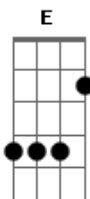

Lenny Kravitz - Again

Tom: D

D E Gb
I've been searching for you
D E Gb
I heard a cry within my soul
D E Gb
I've never had a yearning quite like this before
D E Gb
Now here you are walking right through my door

For better, worse, wherever

D E Gb
And I would never let somebody break you down
D E Gb
Or take your crown never

Refrão:

F
I've searched through time, I've always known
Em
That you were there upon your throne
F
A lonely queen without her king
Em
I've longed for you, my love forever

Solo: A Gbm E D

(Refrão)
(A Gbm E D)

Fade Out

(A D Dm)

Acordes

© ukulele-chords.com

© ukulele-chords.com

© ukulele-chords.com