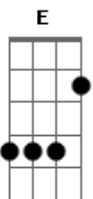

© ukulele-chords.com