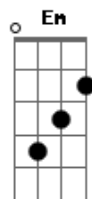

© ukulele-chords.com