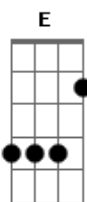

LemonSoda - Apology

tom:

Intro: **E7M** **Abm7** **Gbm7** **B7**

E7M **Abm7**
Gbm7
Baby cant you see that i'm made for you, and you're made for me?

B7 **E7M**
Let's pretend that we are not afraid
Abm7 **Gbm7**
'Cause i can see your face, when you are close to me
B7
I won't let you down if you still think of me

[Refrão]

E7M
'Cause when i hold you tighter
Abm7
I can feel your heart beating outside
Gbm7
You should know that isn't a lie
B7
Is getting faster just like mine

E7M **Abm7**
But if you told me "I shouldn't be seen by your side"
Gbm7
That i'm wrong and i make you cry
B7
I'd do anything for an apology

E7M **Abm7**
It's so unfair
Gbm7
That you cannot be here with me
B7
Do you still care?

E7M
Sometimes is so hard to see
Abm7
I just want another chance

If you give me a second glance
Gbm7
You'll see
B7
That i will be better for us

[Refrão]

E7M
'Cause when i hold you tighter
Abm7
I can feel your heart beating outside
Gbm7
You should know that isn't a lie
B7
Is getting faster just like mine

E7M **Abm7**
But if you told me "I shouldn't be seen by your side"
Gbm7
That i'm wrong and i make you cry
B7
I'd do anything for an apology

E7M **Abm7**
'Cause when i hold you
Gbm7 **B7**
I feel your heart
E7M **Abm7**
'Cause when i hold you
Gbm7 **B7**
I feel your heart

Acordes

© ukulele-chords.com

© ukulele-chords.com

© ukulele-chords.com

© ukulele-chords.com

© ukulele-chords.com