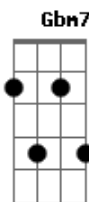

© ukulele-chords.com