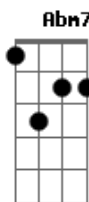

© ukulele-chords.com