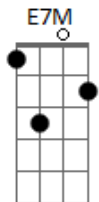

LemonSoda - Apology

tom:

Intro: **E7M** **Abm7** **Gbm7** **B7**

E7M **Abm7**
Gbm7
Baby cant you see that i'm made for you, and you're made for me?

B7 **E7M**
Let's pretend that we are not afraid
Abm7 **Gbm7**
'Cause i can see your face, when you are close to me
B7
I won't let you down if you still think of me

[Refrão]

E7M
'Cause when i hold you tighter
Abm7
I can feel your heart beating outside
Gbm7
You should know that isn't a lie
B7
Is getting faster just like mine

E7M **Abm7**
But if you told me "I shouldn't be seen by your side"
Gbm7
That i'm wrong and i make you cry
B7
I'd do anything for an apology

E7M **Abm7**
It's so unfair
Gbm7
That you cannot be here with me
B7
Do you still care?

E7M
Sometimes is so hard to see
Abm7
I just want another chance

If you give me a second glance
Gbm7
You'll see
B7
That i will be better for us

[Refrão]

E7M
'Cause when i hold you tighter
Abm7
I can feel your heart beating outside
Gbm7
You should know that isn't a lie
B7
Is getting faster just like mine

E7M **Abm7**
But if you told me "I shouldn't be seen by your side"
Gbm7
That i'm wrong and i make you cry
B7
I'd do anything for an apology

E7M **Abm7**
'Cause when i hold you
Gbm7 **B7**
I feel your heart
E7M **Abm7**
'Cause when i hold you
Gbm7 **B7**
I feel your heart

Acordes

© ukulele-chords.com