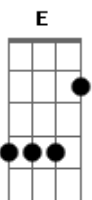

Lemonheads - Its A Shame About Ray

Tom: F

Riff:

Intro: : A : E : D : D : A : E : G : D : Riff

A E D
I've never been too good with names
A E G D
The cellar door was open, i could never stay away
A E D
I know it's prob'ly not my place
A E G D
It's either or, I'm hoping for a simple way to stay

A E D
It's a shame 'bout Ray
A E
In the stone, under the dust
G D
His name is still engraved
A E D
Some things need to go away
A E D Riff (x2)

It's a shame 'bout Ray

: A : E : D : D : A : E : G : D :

A E D
If I make it trthrough today
A E G D
I'll know tomorrow not to leave my feelings out on display
A E D
I'll put my cobwebs back in place
A E G D
I've never been to good with names, But I remember faces
A E D
It's a shame about Ray
A E G D
In the stone under the dust his name is still engraved
A E D
Some things need to go away
A E G D Riff (x4)
It's a shame about Ray

Read more: Lemonheads - It's A Shame About Ray Lyrics | MetroLyrics

Refrão

Acordes

© ukulele-chords.com

© ukulele-chords.com

© ukulele-chords.com

© ukulele-chords.com

© ukulele-chords.com