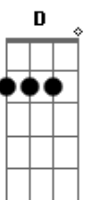

A E D
It's a shame 'bout Ray
A E
In the stone, under the dust
G D
His name is still engraved
A E D
Some things need to go away
A E D Riff (x2)

It's a shame 'bout Ray

: A : E : D : D : A : E : G : D :

A E D
If I make it trthrough today
A E G D
I'll know tomorrow not to leave my feelings out on display
A E D
I'll put my cobwebs back in place
A E G D
I've never been to good with names, But I remember faces
A E D
It's a shame about Ray
A E G D
In the stone under the dust his name is still engraved
A E D
Some things need to go away
A E G D Riff (x4)
It's a shame about Ray

Read more: Lemonheads - It's A Shame About Ray Lyrics | MetroLyrics

Refrão

Acordes

© ukulele-chords.com

© ukulele-chords.com

© ukulele-chords.com

© ukulele-chords.com

© ukulele-chords.com