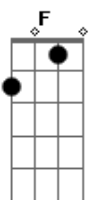

© ukulele-chords.com