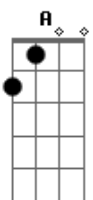

Lemonheads - Its A Shame About Ray

Tom: F

Riff:

Intro: : A : E : D : D : A : E : G : D : Riff

A E D
I've never been too good with names
A E G D
The cellar door was open, i could never stay away
A E D
I know it's prob'ly not my place
A E G D
It's either or, I'm hoping for a simple way to stay

A E D
It's a shame 'bout Ray
A E
In the stone, under the dust
G D
His name is still engraved
A E D
Some things need to go away
A E D Riff (x2)

It's a shame 'bout Ray

: A : E : D : D : A : E : G : D :

A E D
If I make it trthrough today
A E G D
I'll know tomorrow not to leave my feelings out on display
A E D
I'll put my cobwebs back in place
A E G D
I've never been to good with names, But I remember faces
A E D
It's a shame about Ray
A E G D
In the stone under the dust his name is still engraved
A E D
Some things need to go away
A E G D Riff (x4)
It's a shame about Ray

Read more: Lemonheads - It's A Shame About Ray Lyrics | MetroLyrics

Refrão

Acordes

© ukulele-chords.com

© ukulele-chords.com

© ukulele-chords.com

© ukulele-chords.com

© ukulele-chords.com