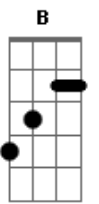

© ukulele-chords.com