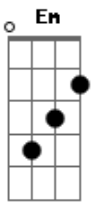

© ukulele-chords.com