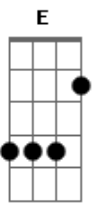

© ukulele-chords.com