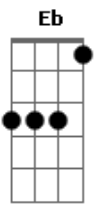

© ukulele-chords.com