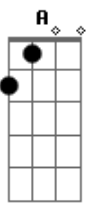

© ukulele-chords.com