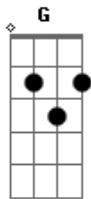

© ukulele-chords.com