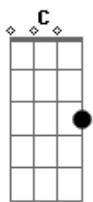

Legião Urbana - On The Way Home

Tom: C

Solo:

/obs: O som desse arranjo é meio repicado escute a música e veja como é.

Intr.: G C G C

riff-1

riff-2

When the dream came
I held my breath with my eyes closed
I went insane,
Like a smoke ring day
When the wind blows
Now I won't be back till later on

But you know me, and I miss you now.

Solo: G C G C

In a strange game
I saw myself as you knew me
When the change came,
And you had a
Because I love you, can you see me now.
Solo: G C G C
Though we rush ahead to save our time
And I love you, can you feel it now.

Acordes

© ukulele-chords.com