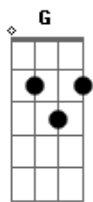

© ukulele-chords.com