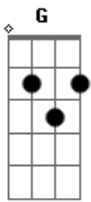

Legião Urbana - My Girl

tom:

Intro: G C D G
G C D

I've got sunshine on a cloudy day

When it's cold outside

I've got the month of may

I guess you'll say

What can make me feel this way

My girl

Am D

Talking about my girl

I've got so much honey

The bees envy me

I've got a sweeter song

Than the birds in the trees

I guess you'll say

What can make me feel this way

My girl

Talking about my girl

Acordes

© ukulele-chords.com