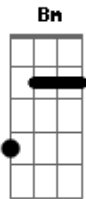

© ukulele-chords.com