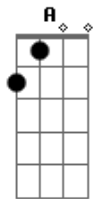

Legião Urbana - Hey, That's No Way To Say Goodbye

Tom: D
Intro: A A

Bm
I loved you in the morning, our kisses deep and warm
G
your hair upon the pillow like a sleepy golden storm
D
yes, many loved before us, I know that we are not new
Bm
in city and in forest they smiled like me and you
G
but now it's come to distances and both of us must try
D
your eyes are soft with sorrow
A **A** **A** **A2** **A**
Hey, that's no way to say goodbye

(A)

Bm
I'm not looking for another as I wander in my time
G
walk me to the corner, our steps will always rhyme
D
you know my love goes with you as your love stays with me
Bm

it's just the way it changes, like the shoreline and the sea
G
but let's not talk of love or chains and things we can't untie
D
your eyes are soft with sorrow
A **A** **A** **A2** **A**
Hey, that's no way to say goodbye

(A A)

Bm
I loved you in the morning, our kisses deep and warm
G
your hair upon the pillow like a sleepy golden storm
D
yes, many loved before us, I know that we are not new
Bm
in city and in forest they smiled like me and you
G
but now it's come to distances and both of us must try
D
your eyes are soft with sorrow
A **A** **A** **A2** **A**
Hey, that's no way to say goodbye

(A A)

Acordes