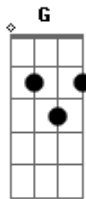

© ukulele-chords.com