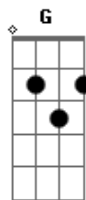

© ukulele-chords.com