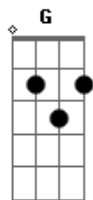

© ukulele-chords.com