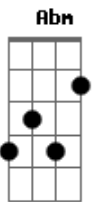

Leeland - Lion And The Lamb

Tom: B
Intro: 2x: B E

B
He's coming on the clouds
Kings and kingdoms will bow down
Abm
And every chai will break
as broken hearts declare his praise
Who can stop the lord almighty?

Refrão:
B Gb Abm
Our God is the lion the lion of judah
He's roaring with power and fighting our battles
And every knee will bow before you

B Gb Abm
Our God is the lamb the lamb that was slain
For the sin of the world his blood breaks the chains
And every knee will bow before the lion and the lamb
Oh every knee will bow before the lion and the lamb
(B E)

B Gb E
So open up the gates Make way before the king of kings
Abm Gb E
Our God who calls the saved, is here to set the captives free
Who can stop the lord almighty?

Refrão:

B Gb Abm
Our God is the lion the lion of judah
He's roaring with power and fighting our battles
And every knee will bow before you
B Gb Abm
Our God is the lamb the lamb that was slain
For the sin of the world his blood breaks the chains
And every knee will bow before the lion and the lamb
Oh every knee will bow before
(Dbm B E Gb)

Dbm B E
Who can stop the lord almighty?
Who can stop the lord almighty? (4x)
(B)

Refrão:
B Gb Abm
Our God is the lion the lion of judah
He's roaring with power and fighting our battles
And every knee will bow before you

B Gb Abm
Our God is the lamb the lamb that was slain
E For the sin of the world his blood breaks the chains
And every knee will bow before the lion and the lamb
Oh every knee will bow before
Final: (B)

Acordes

© ukulele-chords.com

© ukulele-chords.com

© ukulele-chords.com

© ukulele-chords.com

© ukulele-chords.com