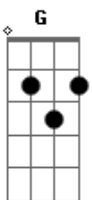

© ukulele-chords.com