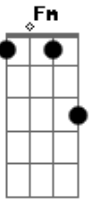

© ukulele-chords.com

C F G C
Am malhaji anado urin neukkil su isseotji
Am G F
Maneun naldeureul hamkke hal georan geol

Em Am C G
Unmyeonggateun kkeullime seorol ara boatji
Dm Am Em Fm C
Neoui ireumgwa nawi ireumi hanaga dwaeganeun geol neukkyeo

C F
I wish for you (you're the reason)
Am G F
Dan hansungando neol nochiji aneul geoya
C F
I want you to (you believe me)
Am G F
Nuni busige challanhan uri ireum

C F G C
Jogeeumman gidaryeojwo hamkkehan sigandeuri
Am G F
Byeori doeeo bichul geoya uril