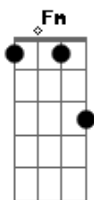

© ukulele-chords.com

C F G C
Amalhazi anado urin neukkil su isseotji
Am G F
Maneun naldeureul hamkke hal georan geol

Em Am C G
Unmyeonggateun kkeullime seorol ara boatji
Dm Am Em Fm C
Neoui ireumgwa nawi ireumi hanaga dwaeganeun geol neukkyeo

C F
I wish for you (you're the reason)
Am G F
Dan hansungando neol nochiji aneul geoya
C F
I want you to (you believe me)
Am G F
Nuni busige challanhan uri ireum

C F G C
Jogeeumman gidaryeojwo hamkkehan sigandeuri
Am G F
Byeori doeeo bichul geoya uril