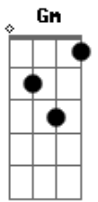

© ukulele-chords.com