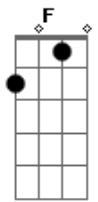

Lee Hazlewood - Your Sweet Love

tom:
F
Stranger's arms reach out to me
Cause they know I'm so lonely
Then my mind goes back to you
Your sweet love sees me through
Your sweet love sees me through
Stranger's eyes see through me
They know I need company

C Gm F C
Then I stop and think of you
C Gm F C
Your sweet love sees me through
C Gm F C
Your sweet love sees me through
C Gm F C
Strangers take my loneliness
C Gm F C
Tell me that they understand
C Gm F C
Until the death I'll think of you
C Gm F C
And your sweet love sees me through
C Gm F C
Your sweet love sees me through

Acordes

© ukulele-chords.com