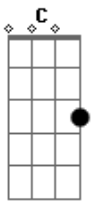

© ukulele-chords.com