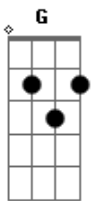

Led Zeppelin - Your Time Is Gonna Come

tom:

Intro: ^D ^C ^G ^A ^D
^A ^C ^G

[Primeira Parte]

^D ^C ^G
Lyn', cheatin', hurtin'
^A ^D
That's all you seem to do
^D
Messin' around
^C
With every guy in town
^G
Puttin' me down
^A ^D ^C ^G ^A
For thinkin' of someone new
^D ^C
Always the same, playin' your game
^G
Drive me insane
^A ^D ^C ^G ^A
Trouble is gonna come to you
^D
One of these days
^C
And it won't be long
^G
You'll look for me
^A ^D ^A
And baby, I'll be gone
^C
This is all I gotta say
^G
To you woman

[Refrão]

^{D7} ^G
Your time is gonna come
^{D7} ^G
Your time is gonna come
^{D7} ^G
Your time is gonna come
^{D7} ^G
Your time is gonna come

[Segunda Parte]

Acordes

© ukulele-chords.com