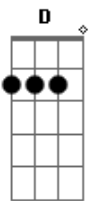

Led Zeppelin - Your Time Is Gonna Come

tom:

Intro: ^D ^C ^G ^A ^D
^A ^C ^G

[Primeira Parte]

^D ^C ^G
Lyn', cheatin', hurtin'
^A ^D
That's all you seem to do
^D
Messin' around
^C
With every guy in town
^G
Puttin' me down
^A ^D ^C ^G ^A
For thinkin' of someone new
^D ^C
Always the same, playin' your game
^G
Drive me insane
^A ^D ^C ^G ^A
Trouble is gonna come to you
^D
One of these days
^C
And it won't be long
^G
You'll look for me
^A ^D ^A
And baby, I'll be gone
^C
This is all I gotta say
^G
To you woman

[Refrão]

^{D7} ^G
Your time is gonna come
^{D7} ^G
Your time is gonna come
^{D7} ^G
Your time is gonna come
^{D7} ^G
Your time is gonna come

[Segunda Parte]

Acordes

© ukulele-chords.com

© ukulele-chords.com

© ukulele-chords.com

© ukulele-chords.com

© ukulele-chords.com

^D
Made up my mind
^C
To break you this time
^G
Won't be so fine
^A ^D
It's my turn to cry
^D
Do want you want
^C
I won't take the brunt
^G
It's fadin' away
^A ^D ^C ^G ^A
Can't feel you anymore
^D
Don't care what you say
^C
'Cause I'm goin' away to stay
^G
Gonna make you pay
^A
For that great big hole
^D ^C ^G ^A
In my heart
^D
People talkin' all around
^C
Watch out woman
^G ^A
No longer is the joke
^D ^A
Gonna be on my heart
^C
You been bad to me woman
^G
But it's coming back home to you