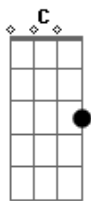

Led Zeppelin - Your Time Is Gonna Come

tom:

Intro: ^D ^C ^G ^A ^D
^A ^C ^G

[Primeira Parte]

^D ^C ^G
Lyn', cheatin', hurtin'
^A ^D
That's all you seem to do
^D
Messin' around
^C
With every guy in town
^G
Puttin' me down
^A ^D ^C ^G ^A
For thinkin' of someone new
^D ^C
Always the same, playin' your game
^G
Drive me insane
^A ^D ^C ^G ^A
Trouble is gonna come to you
^D
One of these days
^C
And it won't be long
^G
You'll look for me
^A ^D ^A
And baby, I'll be gone
^C
This is all I gotta say
^G
To you woman

[Refrão]

^{D7} ^G
Your time is gonna come
^{D7} ^G
Your time is gonna come
^{D7} ^G
Your time is gonna come
^{D7} ^G
Your time is gonna come

[Segunda Parte]

Acordes

© ukulele-chords.com

© ukulele-chords.com

© ukulele-chords.com

© ukulele-chords.com

© ukulele-chords.com

^D
Made up my mind
^C
To break you this time
^G
Won't be so fine
^A ^D
It's my turn to cry
^D
Do want you want
^C
I won't take the brunt
^G
It's fadin' away
^A ^D ^C ^G ^A
Can't feel you anymore
^D
Don't care what you say
^C
'Cause I'm goin' away to stay
^G
Gonna make you pay
^A
For that great big hole
^D ^C ^G ^A
In my heart
^D
People talkin' all around
^C
Watch out woman
^G ^A
No longer is the joke
^D ^A
Gonna be on my heart
^C
You been bad to me woman
^G
But it's coming back home to you