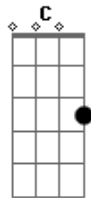

© ukulele-chords.com