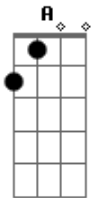

## Acordes

© ukulele-chords.com

© ukulele-chords.com

© ukulele-chords.com

© ukulele-chords.com

© ukulele-chords.com

<sup>D</sup>  
Made up my mind  
<sup>C</sup>  
To break you this time  
<sup>G</sup>  
Won't be so fine  
<sup>A</sup> <sup>D</sup>  
It's my turn to cry  
<sup>D</sup>  
Do want you want  
<sup>C</sup>  
I won't take the brunt  
<sup>G</sup>  
It's fadin' away  
<sup>A</sup> <sup>D</sup> <sup>C</sup> <sup>G</sup> <sup>A</sup>  
Can't feel you anymore  
<sup>D</sup>  
Don't care what you say  
<sup>C</sup>  
'Cause I'm goin' away to stay  
<sup>G</sup>  
Gonna make you pay  
<sup>A</sup>  
For that great big hole  
<sup>D</sup> <sup>C</sup> <sup>G</sup> <sup>A</sup>  
In my heart  
<sup>D</sup>  
People talkin' all around  
<sup>C</sup>  
Watch out woman  
<sup>G</sup> <sup>A</sup>  
No longer is the joke  
<sup>D</sup> <sup>A</sup>  
Gonna be on my heart  
<sup>C</sup>  
You been bad to me woman  
<sup>G</sup>  
But it's coming back home to you