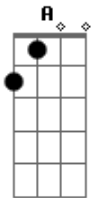

© ukulele-chords.com