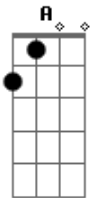

Led Zeppelin - Your Time Is Gonna Come

tom:

Intro: D C G A D
A C G

[Primeira Parte]

D C G
Lyn', cheatin', hurtin'
A C G
That's all you seem to do
D
Messin' around
C
With every guy in town
G
Puttin' me down
A D C G A
For thinkin' of someone new
D C
Always the same, playin' your game
G
Drive me insane
A D C G A
Trouble is gonna come to you
D
One of these days
C
And it won't be long
G
You'll look for me
A D A
And baby, I'll be gone
C
This is all I gotta say
G
To you woman

[Refrão]

D7 G
Your time is gonna come
D7 G
Your time is gonna come
D7 G
Your time is gonna come
D7 G
Your time is gonna come

[Segunda Parte]

Acordes

© ukulele-chords.com

© ukulele-chords.com

© ukulele-chords.com

© ukulele-chords.com

© ukulele-chords.com

D
Made up my mind
C
To break you this time
G
Won't be so fine
A D
It's my turn to cry
D
Do want you want
C
I won't take the brunt
G
It's fadin' away
A D C G A
Can't feel you anymore
D
Don't care what you say
C
'Cause I'm goin' away to stay
G
Gonna make you pay
A
For that great big hole
D C G A
In my heart
D
People talkin' all around
C
Watch out woman
G A
No longer is the joke
D A
Gonna be on my heart
C
You been bad to me woman
G
But it's coming back home to you