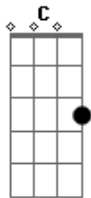

Led Zeppelin - Your Time Is Gonna Come

tom:

Intro: D C G A D
A C G

[Primeira Parte]

D C G
Lyn', cheatin', hurtin'
A C G
That's all you seem to do
D
Messin' around
C
With every guy in town
G
Puttin' me down
A D C G A
For thinkin' of someone new
D C
Always the same, playin' your game
G
Drive me insane
A D C G A
Trouble is gonna come to you
D
One of these days
C
And it won't be long
G
You'll look for me
A D A
And baby, I'll be gone
C
This is all I gotta say
G
To you woman

[Refrão]

D7 G
Your time is gonna come
D7 G
Your time is gonna come
D7 G
Your time is gonna come
D7 G
Your time is gonna come

[Segunda Parte]

Acordes

© ukulele-chords.com

© ukulele-chords.com

© ukulele-chords.com

© ukulele-chords.com

© ukulele-chords.com

D
Made up my mind
C
To break you this time
G
Won't be so fine
A D
It's my turn to cry
D
Do want you want
C
I won't take the brunt
G
It's fadin' away
A D C G A
Can't feel you anymore
D
Don't care what you say
C
'Cause I'm goin' away to stay
G
Gonna make you pay
A
For that great big hole
D C G A
In my heart
D
People talkin' all around
C
Watch out woman
G A
No longer is the joke
D A
Gonna be on my heart
C
You been bad to me woman
G
But it's coming back home to you