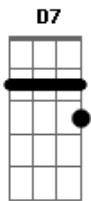

© ukulele-chords.com

^D
Made up my mind
^C
To break you this time
^G
Won't be so fine
^A ^D
It's my turn to cry
^D
Do want you want
^C
I won't take the brunt
^G
It's fadin' away
^A ^D ^C ^G ^A
Can't feel you anymore
^D
Don't care what you say
^C
'Cause I'm goin' away to stay
^G
Gonna make you pay
^A
For that great big hole
^D ^C ^G ^A
In my heart
^D
People talkin' all around
^C
Watch out woman
^G ^A
No longer is the joke
^D ^A
Gonna be on my heart
^C
You been bad to me woman
^G
But it's coming back home to you

[Refrão Final]

^{D7} ^G
Your time is gonna come
^{D7} ^G
Your time is gonna come
^{D7} ^G
Your time is gonna come
^{D7} ^G
Your time is gonna come