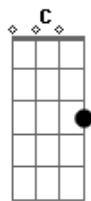

Led Zeppelin - Your Time Is Gonna Come

tom:

Intro: ^D ^C ^G ^A ^D
^A ^C ^G

[Primeira Parte]

^D ^C ^G
Lyn', cheatin', hurtin'
^A ^D
That's all you seem to do
^D
Messin' around
^C
With every guy in town
^G
Puttin' me down
^A ^D ^C ^G ^A
For thinkin' of someone new
^D ^C
Always the same, playin' your game
^G
Drive me insane
^A ^D ^C ^G ^A
Trouble is gonna come to you
^D
One of these days
^C
And it won't be long
^G
You'll look for me
^A ^D ^A
And baby, I'll be gone
^C
This is all I gotta say
^G
To you woman

[Refrão]

^{D7} ^G
Your time is gonna come
^{D7} ^G
Your time is gonna come
^{D7} ^G
Your time is gonna come
^{D7} ^G
Your time is gonna come

[Segunda Parte]

Acordes

^D
Made up my mind
^C
To break you this time
^G
Won't be so fine
^A ^D
It's my turn to cry
^D
Do want you want
^C
I won't take the brunt
^G
It's fadin' away
^A ^D ^C ^G ^A
Can't feel you anymore
^D
Don't care what you say
^C
'Cause I'm goin' away to stay
^G
Gonna make you pay
^A
For that great big hole
^D ^C ^G ^A
In my heart
^D
People talkin' all around
^C
Watch out woman
^G ^A
No longer is the joke
^D ^A
Gonna be on my heart
^C
You been bad to me woman
^G
But it's coming back home to you