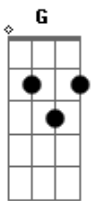

Led Zeppelin - Your Time Is Gonna Come

tom:

Intro: ^D ^C ^G ^A ^D
^A ^C ^G

[Primeira Parte]

^D ^C ^G
Lyn', cheatin', hurtin'
^A ^D
That's all you seem to do
^D
Messin' around
^C
With every guy in town
^G
Puttin' me down
^A ^D ^C ^G ^A
For thinkin' of someone new
^D ^C
Always the same, playin' your game
^G
Drive me insane
^A ^D ^C ^G ^A
Trouble is gonna come to you
^D
One of these days
^C
And it won't be long
^G
You'll look for me
^A ^D ^A
And baby, I'll be gone
^C
This is all I gotta say
^G
To you woman

[Refrão]

^{D7} ^G
Your time is gonna come
^{D7} ^G
Your time is gonna come
^{D7} ^G
Your time is gonna come
^{D7} ^G
Your time is gonna come

[Segunda Parte]

Acordes

^D
Made up my mind
^C
To break you this time
^G
Won't be so fine
^A ^D
It's my turn to cry
^D
Do want you want
^C
I won't take the brunt
^G
It's fadin' away
^A ^D ^C ^G ^A
Can't feel you anymore
^D
Don't care what you say
^C
'Cause I'm goin' away to stay
^G
Gonna make you pay
^A
For that great big hole
^D ^C ^G ^A
In my heart
^D
People talkin' all around
^C
Watch out woman
^G ^A
No longer is the joke
^D ^A
Gonna be on my heart
^C
You been bad to me woman
^G
But it's coming back home to you