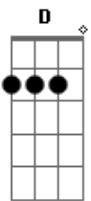

Led Zeppelin - Your Time Is Gonna Come

tom:

Intro: ^D ^C ^G ^A ^D
^A ^C ^G

[Primeira Parte]

^D ^C ^G
Lyn', cheatin', hurtin'
^A ^D
That's all you seem to do
^D
Messin' around
^C
With every guy in town
^G
Puttin' me down
^A ^D ^C ^G ^A
For thinkin' of someone new
^D ^C
Always the same, playin' your game
^G
Drive me insane
^A ^D ^C ^G ^A
Trouble is gonna come to you
^D
One of these days
^C
And it won't be long
^G
You'll look for me
^A ^D ^A
And baby, I'll be gone
^C
This is all I gotta say
^G
To you woman

[Refrão]

^{D7} ^G
Your time is gonna come
^{D7} ^G
Your time is gonna come
^{D7} ^G
Your time is gonna come
^{D7} ^G
Your time is gonna come

[Segunda Parte]

Acordes

^D
Made up my mind
^C
To break you this time
^G
Won't be so fine
^A ^D
It's my turn to cry
^D
Do want you want
^C
I won't take the brunt
^G
It's fadin' away
^A ^D ^C ^G ^A
Can't feel you anymore
^D
Don't care what you say
^C
'Cause I'm goin' away to stay
^G
Gonna make you pay
^A
For that great big hole
^D ^C ^G ^A
In my heart
^D
People talkin' all around
^C
Watch out woman
^G ^A
No longer is the joke
^D ^A
Gonna be on my heart
^C
You been bad to me woman
^G
But it's coming back home to you