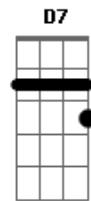

Led Zeppelin - Your Time Is Gonna Come

tom:

Intro: ^D ^C ^G ^A ^D
^A ^C ^G

[Primeira Parte]

^D ^C ^G
Lyn', cheatin', hurtin'
^A ^D
That's all you seem to do
^D
Messin' around
^C
With every guy in town
^G
Puttin' me down
^A ^D ^C ^G ^A
For thinkin' of someone new
^D ^C
Always the same, playin' your game
^G
Drive me insane
^A ^D ^C ^G ^A
Trouble is gonna come to you
^D
One of these days
^C
And it won't be long
^G
You'll look for me
^A ^D ^A
And baby, I'll be gone
^C
This is all I gotta say
^G
To you woman

[Refrão]

^{D7} ^G
Your time is gonna come
^{D7} ^G
Your time is gonna come
^{D7} ^G
Your time is gonna come
^{D7} ^G
Your time is gonna come

[Segunda Parte]

Acordes

^D
Made up my mind
^C
To break you this time
^G
Won't be so fine
^A ^D
It's my turn to cry
^D
Do want you want
^C
I won't take the brunt
^G
It's fadin' away
^A ^D ^C ^G ^A
Can't feel you anymore
^D
Don't care what you say
^C
'Cause I'm goin' away to stay
^G
Gonna make you pay
^A
For that great big hole
^D ^C ^G ^A
In my heart
^D
People talkin' all around
^C
Watch out woman
^G ^A
No longer is the joke
^D ^A
Gonna be on my heart
^C
You been bad to me woman
^G
But it's coming back home to you