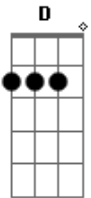

Led Zeppelin - Your Time Is Gonna Come

tom:

Intro: D C G A D
A C G

[Primeira Parte]

D C G
Lyn', cheatin', hurtin'
A C G
That's all you seem to do
D
Messin' around
C
With every guy in town
G
Puttin' me down
A D C G A
For thinkin' of someone new
D C
Always the same, playin' your game
G
Drive me insane
A D C G A
Trouble is gonna come to you
D
One of these days
C
And it won't be long
G
You'll look for me
A D A
And baby, I'll be gone
C
This is all I gotta say
G
To you woman

[Refrão]

D7 G
Your time is gonna come
D7 G
Your time is gonna come
D7 G
Your time is gonna come
D7 G
Your time is gonna come

[Segunda Parte]

Acordes

© ukulele-chords.com

© ukulele-chords.com

© ukulele-chords.com

© ukulele-chords.com

© ukulele-chords.com

D
Made up my mind
C
To break you this time
G
Won't be so fine
A D
It's my turn to cry
D
Do want you want
C
I won't take the brunt
G
It's fadin' away
A D C G A
Can't feel you anymore
D
Don't care what you say
C
'Cause I'm goin' away to stay
G
Gonna make you pay
A
For that great big hole
D C G A
In my heart
D
People talkin' all around
C
Watch out woman
G A
No longer is the joke
D A
Gonna be on my heart
C
You been bad to me woman
G
But it's coming back home to you