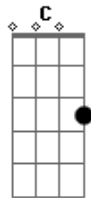

# Led Zeppelin - Your Time Is Gonna Come

tom:

Intro: <sup>D</sup> <sup>C</sup> <sup>G</sup> <sup>A</sup> <sup>D</sup>  
<sup>A</sup> <sup>C</sup> <sup>G</sup>

[Primeira Parte]

<sup>D</sup> <sup>C</sup> <sup>G</sup>  
Lyn', cheatin', hurtin'  
<sup>A</sup> <sup>D</sup>  
That's all you seem to do  
<sup>D</sup>  
Messin' around  
<sup>C</sup>  
With every guy in town  
<sup>G</sup>  
Puttin' me down  
<sup>A</sup> <sup>D</sup> <sup>C</sup> <sup>G</sup> <sup>A</sup>  
For thinkin' of someone new  
<sup>D</sup> <sup>C</sup>  
Always the same, playin' your game  
<sup>G</sup>  
Drive me insane  
<sup>A</sup> <sup>D</sup> <sup>C</sup> <sup>G</sup> <sup>A</sup>  
Trouble is gonna come to you  
<sup>D</sup>  
One of these days  
<sup>C</sup>  
And it won't be long  
<sup>G</sup>  
You'll look for me  
<sup>A</sup> <sup>D</sup> <sup>A</sup>  
And baby, I'll be gone  
<sup>C</sup>  
This is all I gotta say  
<sup>G</sup>  
To you woman

## Acordes

© ukulele-chords.com

© ukulele-chords.com

© ukulele-chords.com

© ukulele-chords.com

© ukulele-chords.com

<sup>D</sup>  
Made up my mind  
<sup>C</sup>  
To break you this time  
<sup>G</sup>  
Won't be so fine  
<sup>A</sup> <sup>D</sup>  
It's my turn to cry  
<sup>D</sup>  
Do want you want  
<sup>C</sup>  
I won't take the brunt  
<sup>G</sup>  
It's fadin' away  
<sup>A</sup> <sup>D</sup> <sup>C</sup> <sup>G</sup> <sup>A</sup>  
Can't feel you anymore  
<sup>D</sup>  
Don't care what you say  
<sup>C</sup>  
'Cause I'm goin' away to stay  
<sup>G</sup>  
Gonna make you pay  
<sup>A</sup>  
For that great big hole  
<sup>D</sup> <sup>C</sup> <sup>G</sup> <sup>A</sup>  
In my heart  
<sup>D</sup>  
People talkin' all around  
<sup>C</sup>  
Watch out woman  
<sup>G</sup> <sup>A</sup>  
No longer is the joke  
<sup>D</sup> <sup>A</sup>  
Gonna be on my heart  
<sup>C</sup>  
You been bad to me woman  
<sup>G</sup>  
But it's coming back home to you