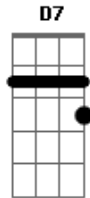

Led Zeppelin - Your Time Is Gonna Come

tom:

Intro: D C G A D
A C G

[Primeira Parte]

D C G
Lyn', cheatin', hurtin'
A C G
That's all you seem to do
D
Messin' around
C
With every guy in town
G
Puttin' me down
A D C G A
For thinkin' of someone new
D C
Always the same, playin' your game
G
Drive me insane
A D C G A
Trouble is gonna come to you
D
One of these days
C
And it won't be long
G
You'll look for me
A D A
And baby, I'll be gone
C
This is all I gotta say
G
To you woman

[Refrão]

D7 G
Your time is gonna come
D7 G
Your time is gonna come
D7 G
Your time is gonna come
D7 G
Your time is gonna come

[Segunda Parte]

Acordes

© ukulele-chords.com

© ukulele-chords.com

© ukulele-chords.com

© ukulele-chords.com

© ukulele-chords.com

D
Made up my mind
C
To break you this time
G
Won't be so fine
A D
It's my turn to cry
D
Do want you want
C
I won't take the brunt
G
It's fadin' away
A D C G A
Can't feel you anymore
D
Don't care what you say
C
'Cause I'm goin' away to stay
G
Gonna make you pay
A
For that great big hole
D C G A
In my heart
D
People talkin' all around
C
Watch out woman
G A
No longer is the joke
D A
Gonna be on my heart
C
You been bad to me woman
G
But it's coming back home to you