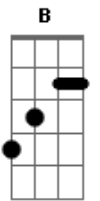

© ukulele-chords.com