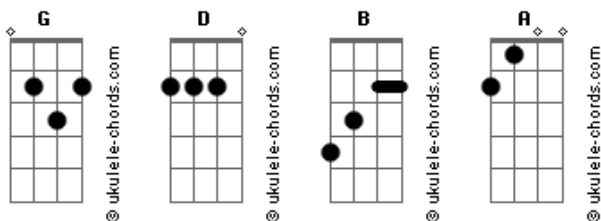

Led Zeppelin - That's the Way

Tom: G

Afinar em D G D G B D (G aberto)

Riff 1

v v v v v v v v v

Riff 2

v v v

Riff 3A

v v v

Riff 3B

Riff 4

v v v v v

Riff 5

v v v v v
v v v v v
v v v v v

Intro: Riff 1 2x

Riff 1
I don't know how I'm going to tell you
Riff 1
I can't play with you no more
Riff 1
I don't know how I'm going to do what mama told me
Riff 1
My friend the boy next door

Riff 1 3x

Riff 1
I can't believe what people saying
Riff 1
You only let your hair down
Riff 1
I'm satisfied to sit here working all day long
Riff 1
You're in the darkest side of town

Riff 1 4x

Acordes

Riff 1

And when I'm out I see you walking

Riff 1

Why don't your eyes see me

Riff 1

Could it be you've found another game to play

Riff 1

What did mama say to me

Riff 2

That's the way Oh that's the way it ought to be

Riff 2

Mama said that's the way it ought to stay

Riff 4

Riff 1 1x

Riff 1

And yesterday I saw you standing by the river

Riff 1

And weren't those tears that filled your eyes

Riff 1

And all the fish that lay in dirty water dying

Riff 1

Had they got you hypnotized

Riff 1 4x

Riff 1

And yesterday I saw you kissing tiny flowers

Riff 1

But all that lives is born to die

Riff 1

And so I say to you that nothing really matters

Riff 1

And all you do is stand and cry

Riff 1 4x

Riff 1

I don't know what to say about it

Riff 1

When all your ears are turned away

Riff 1

But now's the time to look and look again at what you see

Riff 1

Is that the way it ought to stay

Riff 2

That's the way That's the way it ought to be Whoa

don't you know now

Riff 2

Mama said mama said that's the way it's going to stay

Ahh Ahh

Riff 4

Aaaaaaaaah Ahhh Ohhhhhhhhhhhh

Riff 5 até o final