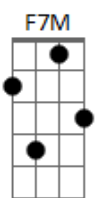

© ukulele-chords.com