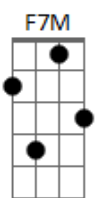

Led Zeppelin - Tangerine

Tom: G

Living reflection from a dream
 D G G D C
 I was her love, she was my queen
 D G G G G D
 And now a thousand years between

Verso 1:

Am A Am A G G D D D D D
 Mea - sur - ing a sum - mers day
 Am A Am A G G D D C C C
 On - ly find it slips aw - ay, to grey
 [Riff 1] Am Am Am G G D D D D D D
 The hours, they bring me pain

C D G G D C
 Tangerine, tangerine
 D G G D C

And I do..

Base do solo: Am C D F7M E F7M E E E F7M C G D

Solo:

Acordes

© ukulele-chords.com

© ukulele-chords.com

© ukulele-chords.com