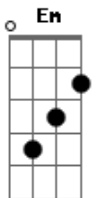

Led Zeppelin - Stairway To Heaven

Tom: C
Intro: Primeiro Parte da Intro 2x:

Segunda Parte da Intro:

Primeira Parte:

There's a lady who's sure ^{Am E13-#}
All that glitters is gold ^{C D}
And she's buying the stairway to hea__ven ^{F G Am}

Primeira Parte - variação na letra:

In a tree by the brook ^{Am E13-#}
There's a songbird who sings ^{C D}
Sometimes all of our thoughts are misgi__ven ^{F G Am}
(Am E C D F G Am G)

Terceira Parte:

Oh, it makes me wonder ^{Am D D Am D D D D}
Oh, it makes me wonder ^{Am D D}
(Am D D D D)

(Violão)

(D D D D D D D D D D D) C

(Guitarra 3 - com slide)

(D D D D D D D D D D)

C G

Quinta Parte:

(Guitarra 2)

(Guitarra 2)

And she's buying a stairway to heaven

Acordes

© ukulele-chords.com

© ukulele-chords.com

© ukulele-chords.com

© ukulele-chords.com

© ukulele-chords.com

© ukulele-chords.com