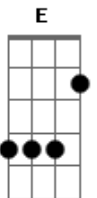

Led Zeppelin - Stairway To Heaven

Tom: C
Intro: Primeiro Parte da Intro 2x:

Segunda Parte da Intro:

Primeira Parte:

There's a lady who's sure ^{Am E13-#}
All that glitters is gold ^{C D}
And she's buying the stairway to hea__ven ^{F G Am}

Primeira Parte - variação na letra:

In a tree by the brook ^{Am E13-#}
There's a songbird who sings ^{C D}
Sometimes all of our thoughts are misgi__ven ^{F G Am}
(Am E C D F G Am G)

Terceira Parte:

Oh, it makes me wonder ^{Am D D Am D D D D}
Oh, it makes me wonder ^{Am D D}
(Am D D D D)

(Violão)

(D D D D D D D D D D D) C

(Guitarra 3 - com slide)

(D D D D D D D D D D)

C G

Quinta Parte:

(Guitarra 2)

(Guitarra 2)

And she's buying a stairway to heaven

Acordes

© ukulele-chords.com

© ukulele-chords.com

© ukulele-chords.com

© ukulele-chords.com

© ukulele-chords.com

© ukulele-chords.com