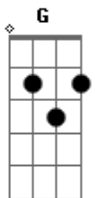

Led Zeppelin - Stairway To Heaven

Tom: C
Intro: Primeiro Parte da Intro 2x:

Segunda Parte da Intro:

Primeira Parte:

There's a lady who's sure ^{Am E13-#}
All that glitters is gold ^{C D}
And she's buying the stairway to hea__ven ^{F G Am}

Primeira Parte - variação na letra:

In a tree by the brook ^{Am E13-#}
There's a songbird who sings ^{C D}
Sometimes all of our thoughts are misgi__ven ^{F G Am}
(Am E C D F G Am G)

Terceira Parte:

Oh, it makes me wonder ^{Am D D Am D D D D}
Oh, it makes me wonder ^{Am D D}
(Am D D D D)

(Violão)

(D D D D D D D D D D D) C

(Guitarra 3 - com slide)

(D D D D D D D D D D)

C G

Quinta Parte:

(Guitarra 2)

(Guitarra 2)

And she's buying a stairway to heaven

Acordes

© ukulele-chords.com

© ukulele-chords.com

© ukulele-chords.com

© ukulele-chords.com

© ukulele-chords.com

© ukulele-chords.com