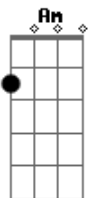

© ukulele-chords.com