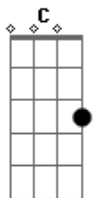

Led Zeppelin - Stairway To Heaven

Tom: C
Intro: Primeiro Parte da Intro 2x:

Segunda Parte da Intro:

Primeira Parte:

There's a lady who's sure ^{Am E13-#}
All that glitters is gold ^{C D}
And she's buying the stairway to hea__ven ^{F7M G Am}

When she gets there she knows ^{Am E13-#}
If the stores are all closed ^{C D}
With a word she can get what she came for ^{F7M G Am}

Segunda Parte:

Uuuhh... ^{C D F7M Am}
And she's buying a stairway to hea__ven ^{C G D D}
There's a sign on the wall ^{C D}
But she wants to be sure ^{F7M Am}
'Cause you know sometimes words have two meanings ^{C D F7M}

Primeira Parte - variação na letra:

In a tree by the brook ^{Am E13-#}
There's a songbird who sings ^{C D}
Sometimes all of our thoughts are misgi__ven ^{F7M G Am}
(Am E C D F7M G Am G)

Terceira Parte:

Oh, it makes me wonder ^{Am7 D D Am7 D D D D}
Oh, it makes me wonder ^{Am7 D D}
(Am7 D D D D)

And she's buying a stairway to heaven

Acordes

© ukulele-chords.com

© ukulele-chords.com

© ukulele-chords.com

© ukulele-chords.com

© ukulele-chords.com

© ukulele-chords.com