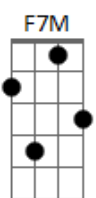

© ukulele-chords.com

© ukulele-chords.com