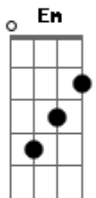

© ukulele-chords.com