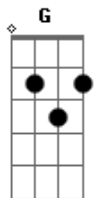

© ukulele-chords.com