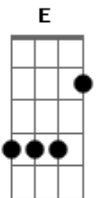

Led Zeppelin - Stairway To Heaven

Tom: C
Intro: Primeiro Parte da Intro 2x:

Segunda Parte da Intro:

Primeira Parte:

There's a lady who's sure ^{Am E13-#}
All that glitters is gold ^{C D}
And she's buying the stairway to hea__ven ^{F7M G Am}

Primeira Parte - variação na letra:

In a tree by the brook ^{Am E13-#}
There's a songbird who sings ^{C D}
Sometimes all of our thoughts are misgi__ven ^{F7M G Am}
(Am E C D F7M G Am G)

Terceira Parte:

Oh, it makes me wonder ^{Am7 D D Am7 D D D D}
Oh, it makes me wonder ^{Am7 D D}
(Am7 D D D D)

(Violão)

(D D D D D D D D D D D) C

(Guitarra 3 - com slide)

(D D D D D D D D D D)

C G

Quinta Parte:

(Guitarra 2)

(Guitarra 2)

And she's buying a stairway to heaven

Acordes

© ukulele-chords.com

© ukulele-chords.com

© ukulele-chords.com

© ukulele-chords.com

© ukulele-chords.com

© ukulele-chords.com