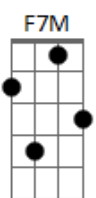

© ukulele-chords.com