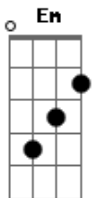

© ukulele-chords.com