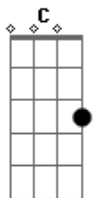

Led Zeppelin - Stairway To Heaven

Tom: C
Intro: Primeiro Parte da Intro 2x:

Segunda Parte da Intro:

Primeira Parte:

There's a lady who's sure ^{Am E13-#}
All that glitters is gold ^{C D}
And she's buying the stairway to hea__ven ^{F7M G Am}

Primeira Parte - variação na letra:

In a tree by the brook ^{Am E13-#}
There's a songbird who sings ^{C D}
Sometimes all of our thoughts are misgi__ven ^{F7M G Am}
(Am E C D F7M G Am G)

Terceira Parte:

Oh, it makes me wonder ^{Am7 D D Am7 D D D D}
Oh, it makes me wonder ^{Am7 D D}
(Am7 D D D D)

(Violão)

(D D D D D D D D D D D) C

(Guitarra 3 - com slide)

(D D D D D D D D D D)

C G

Quinta Parte:

(Guitarra 2)

(Guitarra 2)

And she's buying a stairway to heaven

Acordes

© ukulele-chords.com

© ukulele-chords.com

© ukulele-chords.com

© ukulele-chords.com

© ukulele-chords.com

© ukulele-chords.com