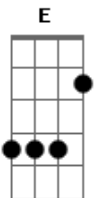

Led Zeppelin - Stairway To Heaven

Tom: C

Intro: Primeiro Parte da Intro 2x:

Segunda Parte da Intro:

Primeira Parte:

There's a lady who's sure ^{Am} E13-#
 All that glitters is gold ^C ^D
 And she's buying the stairway to hea__ven ^{F7M} ^G ^{Am}

Primeira Parte - variação na letra:

In a tree by the brook ^{Am} E13-#
 There's a songbird who sings ^C ^D
 Sometimes all of our thoughts are misgi__ven ^{F7M} ^G ^{Am}
 (Am E C D F7M G Am G)

Terceira Parte:

(Guitarra 2)

Solo: **Am G F**

(Parte 1)

Am Who shines white light and wants to show **G F G**
Am How everything still turns to gold **G F G**
Am And if you listen very hard **G F G**
Am The tune will come to you at last **G F G**

And she's buying a stairway to heaven

Acordes

© ukulele-chords.com

© ukulele-chords.com

© ukulele-chords.com

© ukulele-chords.com

© ukulele-chords.com

© ukulele-chords.com