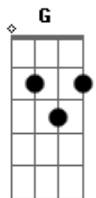

Led Zeppelin - Stairway To Heaven

Tom: C
Intro: Primeiro Parte da Intro 2x:

Segunda Parte da Intro:

Primeira Parte:

There's a lady who's sure ^{Am E13-#}
All that glitters is gold ^{C D}
And she's buying the stairway to hea__ven ^{F7M G Am}

Primeira Parte - variação na letra:

In a tree by the brook ^{Am E13-#}
There's a songbird who sings ^{C D}
Sometimes all of our thoughts are misgi__ven ^{F7M G Am}
(Am E C D F7M G Am G)

Terceira Parte:

Oh, it makes me wonder ^{Am7 D D Am7 D D D D}
Oh, it makes me wonder ^{Am7 D D}
(Am7 D D D D)

(Guitarra 2)

Solo: **Am G F**

(Parte 1)

Am Who shines white light and wants to show **G F G**
Am How everything still turns to gold **G F G**
Am And if you listen very hard **G F G**
Am The tune will come to you at last **G F G**

And she's buying a stairway to heaven

Acordes

© ukulele-chords.com

© ukulele-chords.com

© ukulele-chords.com

© ukulele-chords.com

© ukulele-chords.com

© ukulele-chords.com