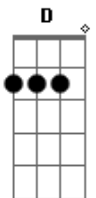

# Led Zeppelin - Stairway To Heaven

Tom: C  
Intro: Primeiro Parte da Intro 2x:

Segunda Parte da Intro:

Primeira Parte:

There's a lady who's sure <sup>Am E13-#</sup>  
All that glitters is gold <sup>C D</sup>  
And she's buying the stairway to hea\_\_ven <sup>F7M G Am</sup>

Primeira Parte - variação na letra:

In a tree by the brook <sup>Am E13-#</sup>  
There's a songbird who sings <sup>C D</sup>  
Sometimes all of our thoughts are misgi\_\_ven <sup>F7M G Am</sup>  
( Am E C D F7M G Am G )

(Guitarra 2)

Solo: **Am G F**

(Parte 1)

**Am** Who shines white light and wants to show **G F G**  
**Am** How everything still turns to gold **G F G**  
**Am** And if you listen very hard **G F G**  
**Am** The tune will come to you at last **G F G**

(Parte 2)

(Parte 3)

(Parte 4)

(Parte 5)

**Am** When all are one and one is all, yeah **G**  
**Am** To be a rock and not to roll **G F**

(Parte 6)

**Am G F (4x)**

(Parte 7)