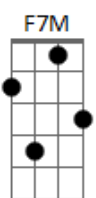

# Led Zeppelin - Stairway To Heaven

Tom: C  
Intro: Primeiro Parte da Intro 2x:

Segunda Parte da Intro:

Primeira Parte:

There's a lady who's sure <sup>Am E13-#</sup>  
All that glitters is gold <sup>C D</sup>  
And she's buying the stairway to hea\_\_ven <sup>F7M G Am</sup>

Primeira Parte - variação na letra:

In a tree by the brook <sup>Am E13-#</sup>  
There's a songbird who sings <sup>C D</sup>  
Sometimes all of our thoughts are misgi\_\_ven <sup>F7M G Am</sup>  
( Am E C D F7M G Am G )

(Guitarra 2)

Solo: **Am G F**

(Parte 1)

**Am** Who shines white light and wants to show **G F G**  
**Am** How everything still turns to gold **G F G**  
**Am** And if you listen very hard **G F G**  
**Am** The tune will come to you at last **G F G**

(Parte 2)

(Parte 3)

(Parte 4)

(Parte 5)

**Am** When all are one and one is all, yeah **G**  
**Am** To be a rock and not to roll **G F**

(Parte 6)

**Am G F (4x)**

(Parte 7)