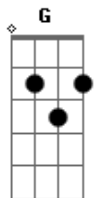

Led Zeppelin - Stairway To Heaven

Tom: C

Intro: Primeiro Parte da Intro 2x:

Segunda Parte da Intro:

Primeira Parte:

There's a lady who's sure ^{Am} E13-#
 All that glitters is gold ^C ^D
 And she's buying the stairway to hea__ven ^{F7M} ^G ^{Am}

Primeira Parte - variação na letra:

In a tree by the brook ^{Am} E13-#
 There's a songbird who sings ^C ^D
 Sometimes all of our thoughts are misgi__ven ^{F7M} ^G ^{Am}
 (Am E C D F7M G Am G)

Terceira Parte:

(Guitarra 2)

Solo: **Am G F**

(Parte 1)

Am Who shines white light and wants to show **G F G**
Am How everything still turns to gold **G F G**
Am And if you listen very hard **G F G**
Am The tune will come to you at last **G F G**

And she's buying a stairway to heaven

Acordes

© ukulele-chords.com

© ukulele-chords.com

© ukulele-chords.com

© ukulele-chords.com

© ukulele-chords.com

© ukulele-chords.com