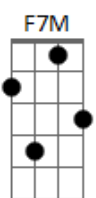

Led Zeppelin - Stairway To Heaven

Tom: C
Intro: Primeiro Parte da Intro 2x:

Segunda Parte da Intro:

Primeira Parte:

There's a lady who's sure ^{Am} E13-#
All that glitters is gold ^C ^D
And she's buying the stairway to hea__ven ^{F7M} ^G ^{Am}

Primeira Parte - variação na letra:

In a tree by the brook ^{Am} E13-#
There's a songbird who sings ^C ^D
Sometimes all of our thoughts are misgi__ven ^{F7M} ^G ^{Am}
(Am E C D F7M G Am G)

Terceira Parte:

(Guitarra 2)

Solo: **Am G F**

(Parte 1)

Am Who shines white light and wants to show **G F G**
Am How everything still turns to gold **G F G**
Am And if you listen very hard **G F G**
Am The tune will come to you at last **G F G**

(Parte 2)

(Parte 3)

(Parte 4)

(Parte 5)

Am When all are one and one is all, yeah **G**
Am To be a rock and not to roll **G F**

(Parte 6)

Am G F (4x)

(Parte 7)