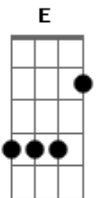

© ukulele-chords.com