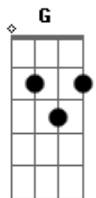

Led Zeppelin - Stairway To Heaven

Tom: C
Intro: Primeiro Parte da Intro 2x:

Segunda Parte da Intro:

Primeira Parte:

There's a lady who's sure ^{Am E13-#}
All that glitters is gold ^{C D}
And she's buying the stairway to hea__ven ^{F7M G Am}

Primeira Parte - variação na letra:

In a tree by the brook ^{Am E13-#}
There's a songbird who sings ^{C D}
Sometimes all of our thoughts are misgi__ven ^{F7M G Am}
(Am E C D F7M G Am G)

Terceira Parte:

Oh, it makes me wonder ^{Am7 D D Am7 D D D D}
Oh, it makes me wonder ^{Am7 D D}
(Am7 D D D D)

(Violão)

(D D D D D D D D D D D) C

(Guitarra 3 - com slide)

(D D D D D D D D D D)

C G

Quinta Parte:

(Guitarra 2)

(Guitarra 2)

And she's buying a stairway to heaven

Acordes

© ukulele-chords.com

© ukulele-chords.com

© ukulele-chords.com

© ukulele-chords.com

© ukulele-chords.com

© ukulele-chords.com