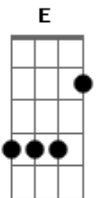

Led Zeppelin - Stairway To Heaven

Tom: C
Intro: Primeiro Parte da Intro 2x:

Segunda Parte da Intro:

Primeira Parte:

There's a lady who's sure ^{Am E13-#}
All that glitters is gold ^{C D}
And she's buying the stairway to hea__ven ^{F7M G Am}

Primeira Parte - variação na letra:

In a tree by the brook ^{Am E13-#}
There's a songbird who sings ^{C D}
Sometimes all of our thoughts are misgi__ven ^{F7M G Am}
(Am E C D F7M G Am G)

Terceira Parte:

Oh, it makes me wonder ^{Am7 D D Am7 D D D D}
Oh, it makes me wonder ^{Am7 D D}
(Am7 D D D D)

(Guitarra 2)

Solo: **Am G F**

(Parte 1)

Am Who shines white light and wants to show **G F G**
Am How everything still turns to gold **G F G**
Am And if you listen very hard **G F G**
Am The tune will come to you at last **G F G**

And she's buying a stairway to heaven

Acordes

© ukulele-chords.com

© ukulele-chords.com

© ukulele-chords.com

© ukulele-chords.com

© ukulele-chords.com

© ukulele-chords.com