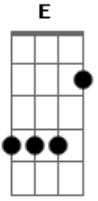

© ukulele-chords.com