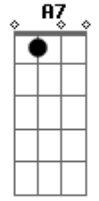

© ukulele-chords.com