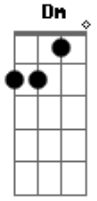

© ukulele-chords.com