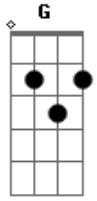

© ukulele-chords.com