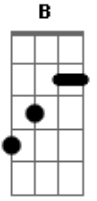

© ukulele-chords.com