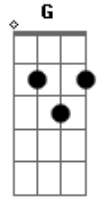

© ukulele-chords.com