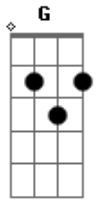

© ukulele-chords.com