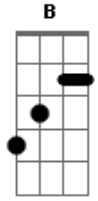

© ukulele-chords.com