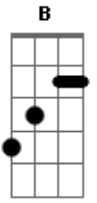

© ukulele-chords.com