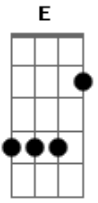

© ukulele-chords.com