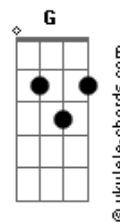

Led Zeppelin - Down By The Seaside

tom:

C

C F

Down by the seaside

See the boats go sailing

Can the people hear

What the little fish are saying

Enlace

C F C F
Ooh ooh ooh ooh

F C
People turned away

F C
People turned away

So far away, so far away

Am
See how they run, see how they run

Acordes

See how they run, see how they run

Am
Do you still do the twist

Do you find you remember things that well

I wanna tell you

Am
Some go twisting every day

Though sometimes it's awful hard to tell

F G F C
Ah ha woh oh woh oh

C F
Out in the country