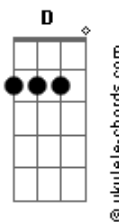

Led Zeppelin - Down By The Seaside

tom:

C

C F

Down by the seaside

See the boats go sailing

Can the people hear

What the little fish are saying

Enlace

C F C F
Ooh ooh ooh ooh

F C
People turned away

F C
People turned away

So far away, so far away

Am
See how they run, see how they run

Acordes

See how they run, see how they run