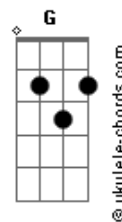

Led Zeppelin - Down By The Seaside

tom:

C

C F

Down by the seaside

See the boats go sailing

Can the people hear

What the little fish are saying

Enlace

C F C F
Ooh ooh ooh ooh

F C
People turned away

F C
People turned away

So far away, so far away

Am

See how they run, see how they run

Acordes