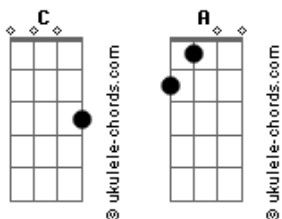

Led Zeppelin - Down By The Seaside

Tom: C

Transcribed by Ryan Bailey,

This is my best shot to nail this song down. It's pretty tough to sound just like the original--there's like 4 guitar overdubs plus an electric piano, but this is the main part.

(Begin Rhythm Figure 1)

(End Rhythm Figure 1)

[F]seaside, [C]See the boats go [F]sailing, [C]can the people

[F]hear [C]what the little fish are saying[F]

(Begin Rhythm Figure 2)

```
E|----17----17--17----17-----16----|----17----17--17----17---
-17--|
B|-----|
----|
G|--17--17----17----17--17--16--16--|--17--17----17----17--17-
----|
D|-----|
----|
A|-----|
----|
```

Acordes

```
E|-----|-----|
----|
----|
Peo- ple turn a- way
E|----13----13----13----13--|-----|
B|----13----13----13----13--|-----|
G|--12b14--12b14--12b14--12b14--|--12-----|
D|-----|-----|-----|-----|
A|-----|-----|-----|-----|
E|-----|-----|-----|-----|
```

Peo- ple turn a- way

(End rhythm figure 2)

[C]Down in the [F]city streets, [C]see all the folk go [F]racing, racing. [C]No time left, [F] oh no [C]passing the time of day (Repeat rhytm figure 2, and at end, just a simple jam in A)

Do you [A]still do the twist, do you find you remember things that [D]well? I wanna tell you some go [A]twistin' everyday, though sometimes it's awful hard to tell. (Repeat Rhyth Fig 1)

[C]Out in the [F]country, [C]hear the people [F]singing, [C]singing 'bout the [F]growing, [C]knowing where' they're [F]going. (Repeat Rhythm Fig 2)

[C]Sing loud for the [F]sunshine, [C]pray hard for the [F]rain, [C]and show your love [F]for lady nature, [C]and she will come back again. (Repeat Rhythm Fig 2)

Groove...