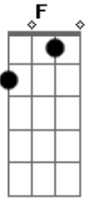

Led Zeppelin - Babe I'm Gonna Leave You

Tom: C

back...

WARNING: If you really want to learn this music, watch out all minor changes in the main verse, and if I did any error, please contact me in my e-mail TheLizzard_Hendrix@hotmail.com. P.S.: The lyrics are not 100% right (the music too, thought), cause I'm lazy and dont want to look for the lyrics, but... wathever, whats real matter is the music anyway, in any case I hope you enjoy it...

Iguana

Notation for solos:

(R) - Rake
h - Hammer on
p - Pull off
~ - Tremolo pickin
hb - Half bend
fb - full bend
Intro: (Without vocals)

Verse 1:

Baby... I'm gonna...
baby I'm gonna...

...live you...
I say...

Acoustic guitar:

Acoustic guitar:

Final verse: This part is made by 2 acoustic guitars to:

First acoustic guitar:

On the last time, the eletric guitar just end with a F, and its played with the first F on the final part:

Second acoustic guitar:

Final: just acoustic

First acoustic guitar:

...Thats when you call'me...

...I sai'd Thats when you call'me...

Acordes

© ukulele-chords.com

© ukulele-chords.com