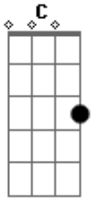

Led Zeppelin - Babe I'm Gonna Leave You

Tom: C

back...

WARNING: If you really want to learn this music, watch out all minor changes in the main verse, and if I did any error, please contact me in my e-mail TheLizzard_Hendrix@hotmail.com. P.S.: The lyrics are not 100% right (the music too, thought), cause I'm lazy and dont want to look for the lyrics, but... wathever, whats real matter is the music anyway, in any case I hope you enjoy it...

Iguana

Notation for solos:

(R) - Rake
h - Hammer on
p - Pull off
~ - Tremolo pickin
hb - Half bend
fb - full bend
Intro: (Without vocals)

Verse 1:

Baby... I'm gonna...
baby I'm gonna...

...live you...
I say...

Acoustic guitar:

Acoustic guitar:

Final verse: This part is made by 2 acoustic guitars to:

First acoustic guitar:

On the last time, the eletric guitar just end with a F, and its played with the first F on the final part:

Second acoustic guitar:

Final: just acoustic

First acoustic guitar:

...Thats when you call'me...

...I sai'd Thats when you call'me...

Acordes

© ukulele-chords.com

© ukulele-chords.com