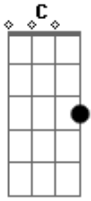

Led Zeppelin - Babe I'm Gonna Leave You

Tom: C back...

WARNING: If you really want to learn this music, watch out all minor changes in the main verse, and if I did any error, please contact me in my e-mail TheLizzard_Hendrix@hotmail.com. P.S.: The lyrics are not 100% right (the music too, thought), cause I'm lazy and dont want to look for the lyrics, but... wathever, whats real matter is the music anyway, in any case I hope you enjoy it...

Iguana

Notation for solos:

(R) - Rake
h - Hammer on
p - Pull off
~ - Tremolo pickin
hb - Half bend
fb - full bend
Intro: (Without vocals)

Verse 1:

Baby... I'm gonna...
baby I'm gonna...

...live you...
I say...

Acoustic guitar:

Acoustic guitar:

Final verse: This part is made by 2 acoustic guitars to:

First acoustic guitar:

On the last time, the eletric guitar just end with a F, and its played with the first F on the final part:

Second acoustic guitar:

Final: just acoustic

First acoustic guitar:

...Thats when you call'me...

...I sai'd Thats when you call'me...

Acordes

© ukulele-chords.com

© ukulele-chords.com