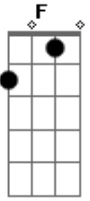

Led Zeppelin - Babe I'm Gonna Leave You

Tom: C back...

WARNING: If you really want to learn this music, watch out all minor changes in the main verse, and if I did any error, please contact me in my e-mail TheLizzard_Hendrix@hotmail.com. P.S.: The lyrics are not 100% right (the music too, thought), cause I'm lazy and dont want to look for the lyrics, but... wathever, whats real matter is the music anyway, in any case I hope you enjoy it...

Iguana

Notation for solos:

(R) - Rake
h - Hammer on
p - Pull off
~ - Tremolo pickin
hb - Half bend
fb - full bend
Intro: (Without vocals)

Verse 1:

Baby... I'm gonna...
baby I'm gonna...

...live you...
I say...

Acoustic guitar:

Acoustic guitar:

Final verse: This part is made by 2 acoustic guitars to:

First acoustic guitar:

On the last time, the eletric guitar just end with a F, and its played with the first F on the final part:

Second acoustic guitar:

Final: just acoustic

First acoustic guitar:

...Thats when you call'me...

...I sai'd Thats when you call'me...

Acordes

© ukulele-chords.com

© ukulele-chords.com