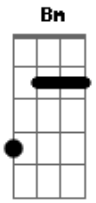

© ukulele-chords.com