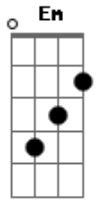

© ukulele-chords.com