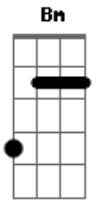

© ukulele-chords.com