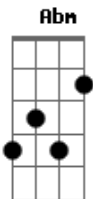

© ukulele-chords.com