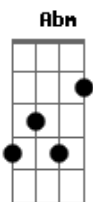

© ukulele-chords.com