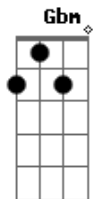

© ukulele-chords.com

(Dbm Abm A Gbm)

Dbm
You say I should go out
Abm
In every brutal town
A Gbm
There is someone of substance
Dbm
Forcing me to do things I never do
Abm
For instance laugh at jokes of you
A Gbm
Small talks have simply no relevance

Dbm
And until you change
Abm
I'll keep my delighted face
A
It is my trademark
Gbm
To always remain alien
Dbm Abm A
And however hard I try to integrate
Gbm
I'll always remain alien

[Fna] Dbm Abm A Gbm
Dbm Abm A Gbm