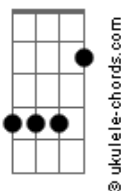

Leanna Firestone - You Just Didn't Like Me That Much

tom:

A

[Primeira Parte]

A
You weren't the right person at the wrong time
You just didn't like me that much
D7M
You weren't some evil mastermind
You didn't try to hurt me on purpose
E
But I thought that you wanted
D7M
To attempt and ruin my life (Ruin my life)
A
But then I realized you just didn't like me that much
A
And it wasn't deliberate
D7M
There was no big plan or some grand scheme
E
I wasn't a target, it would have been someone else if it
wasn't me
E
But I am an idiot
A Gbm D
So it's not your fault that I fell in love with someone? who
E A
Just didn't like me that much
(You just didn't, you just didn't)

[Segunda Parte]

A
You weren't the one that got away
E
You just didn't like me that much

Acordes

D7M

A

E

Gbm

D