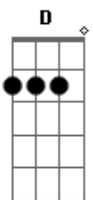

C D Bm Em
Don't try to make yourself remember, darling
C D G Bm Em D
Don't look for me, I'm just a story you've been told
C D Bm Em

Acordes

© ukulele-chords.com

© ukulele-chords.com

© ukulele-chords.com

© ukulele-chords.com