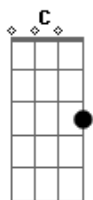

C Em
Well, you were staring at the window
C Em
And I said: I wanna take you to the sea
C Em
And when I'm better, we'll do everything
C Em
I gotta stop makin' promises I can't keep

C Bm Am D
But if I was gone tomorrow, won't the waves crash on?
C Bm Am D
Is it selfish that I'm happy as we pass the setting Sun?
C Bm Am D
Someday I'll be overcast, but you won't have to cry
C Bm A#?
'Cause we'll do the grieving, while I'm by your side
I said

C D Bm Em
Don't try to make yourself remember, darling
C D G Bm Em D
Don't look for me, I'm just a story you've been told
C D Bm Em

Acordes

© ukulele-chords.com

© ukulele-chords.com

© ukulele-chords.com

© ukulele-chords.com