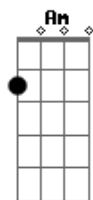

© ukulele-chords.com