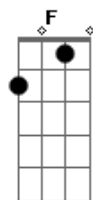

© ukulele-chords.com

So let's pretend a little longer
Am C
'Cause when we're gone, everything goes on

(C D Em Bm)
(C D Em Em)

C Em
And I'm so scared of getting used to this
C Em
All the vines that keep you tethered in your room
C Em
Well, someday both of us are leaving here
C Em
But for now, I'll just bring the sea to you, oh

C Bm Am D
Will you meet me in the daylight like we did before?
C Bm Am

D
Then I felt you on my shoulder and you weren't suffering anymore

C Bm Am D
You said: I'm sorry that you worried, but don't apologize
C Bm Am D
I told you to forget me, but you stayed by my side when I said

C D Em Bm
Don't try to make yourself remember, darling
C D G Bm Em D
Don't look for me, I'm just a story you've been told
C F G Bm Em
So let's pretend a little longer
Am C
And when we're gone, oh

Everything goes on