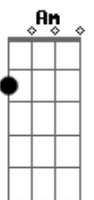

© ukulele-chords.com