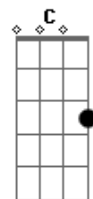

© ukulele-chords.com