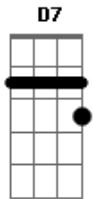

Leagan - Like In The Picture

tom:
 A (forma dos acordes no tom de Ab)
 Capotraste na 1ª casa
 Intro: G Em7 G Em7 G
 G GM7

G GM7
 Like in the picture

C E#4
 We can imagine whatever we want

Am Cm
 Even if the image has its filters

G GM7 G
 Like, like in the picture

C E#4
 We can be like an imitation

Am Cm
 There is always a way to choose the capture

Bm E
 You don't see me like before

Am D7
 Before the photo everything seemed simple

© ukulele-chords.com

© ukulele-chords.com

© ukulele-chords.com

© ukulele-chords.com

G GM7
 Like in the picture

C
 Your face is blurry

E#4
 You exist

Am
 Always in the photo