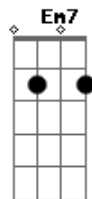

© ukulele-chords.com