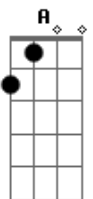

Leagan - Like In The Picture

tom:
A (forma dos acordes no tom de Ab)
Capotraste na 1ª casa
Intro: G Em7 G Em7 G
G GM7

G GM7
Like in the picture

C E#4
We can imagine whatever we want

Am Cm
Even if the image has its filters

G GM7 G
Like, like in the picture

C E#4
We can be like an imitation

Am Cm
There is always a way to choose the capture

Bm E
You don't see me like before

Am D7
Before the photo everything seemed simple

G E#4 E G E#4 E
Ah ah ah, ahh-ahh

Acordes

© ukulele-chords.com