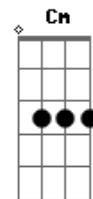

Leagan - Like In The Picture

tom:
 A (forma dos acordes no tom de Ab)
 Capotraste na 1ª casa
 Intro: G Em7 G Em7 G
 G GM7

G GM7
 Like in the picture

C E#4
 We can imagine whatever we want

Am Cm
 Even if the image has its filters

G GM7 G
 Like, like in the picture

C E#4
 We can be like an imitation

Am Cm
 There is always a way to choose the capture

Bm E
 You don't see me like before

Am D7
 Before the photo everything seemed simple

G E#4 E G E#4 E
 Ah ah ah, ahh-ahh

Acordes

© ukulele-chords.com

© ukulele-chords.com

© ukulele-chords.com

© ukulele-chords.com

© ukulele-chords.com

© ukulele-chords.com