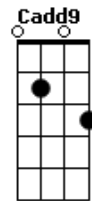

Lea Michele - Auld Lang Syne

tom:

Intro: C C7 Cadd9 C

Dedilhado Introdução:

Dedilhado usado em toda música:

C G Am

F C G

Am F G C

We'll take a cup of kindness yet

For auld lang syne

Acordes

© ukulele-chords.com

© ukulele-chords.com

© ukulele-chords.com

© ukulele-chords.com

© ukulele-chords.com