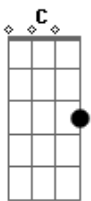

Lea Michele - Auld Lang Syne

tom:

Intro: C C7 Cadd9 C

Dedilhado Introdução:

Dedilhado usado em toda música:

C G Am

F C G

Am F G C

Passagem antes de entrar o chorus e repete o dedilhado:

F G

Should auld acquaintance be forgot

And never brought to mind?

Should auld acquaintance be forgot

And auld lang syne!

Chorus:

For auld lang syne, my dear

For auld lang syne

We'll take a cup of kindness yet

Am F G C

For auld lang syne

And surely you will buy your cup and surely i'll buy mine

And we'll take a cup of kindness yet

For auld lang syne

We two have run about the slopes

And picked the daisies fine

But we've wandered many a weary foot

Since auld lang syne

Chorus:

For auld lang syne, my dear

For auld lang syne

We'll take a cup of kindness yet

For auld lang syne

We two have paddled in the stream

From morning sun til night

But the seas between us broad have roared

From auld ang syne

For auld lang syne my dear

For auld lang syne

We'll take a cup of kindness yet

For auld lang syne

We'll take a cup of kindness yet

For auld lang syne

Acordes

© ukulele-chords.com