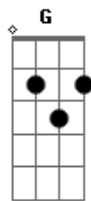

Lea Michele - Auld Lang Syne

tom:

Intro: C C7 Cadd9 C

Dedilhado Introdução:

Dedilhado usado em toda música:

C G Am

F C G

Am F G C

We'll take a cup of kindness yet

For auld lang syne

Acordes

© ukulele-chords.com

© ukulele-chords.com

© ukulele-chords.com

© ukulele-chords.com

© ukulele-chords.com