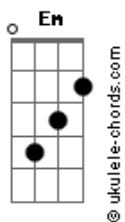

LBCM Band - Michelangelo

tom:

Intro: Em7 D Em7 D

[Primeira Parte]

Em7 D
I am a shooter
Em7 D
Everywhere is where I belong
Em7 D
A marble sculpture
Em7 D
Just for tonight I feel like a stone
Em7 D
Only just for tonight
Em7 D
I think any mountain is easy to climb
Em7 D
Just for tonight somehow
Em7 D
Every game I can play and win

[Pré-Refrão]

F G
Heaven or hell too
F G
Every choice I can't refuse
F G
Making me feel right
F G
There is no way that I can choose

[Refrão]

C G
I am impregnable, I started to flow
C G
Nobody shines like the way that I do
C G
No one can stop me, I'm ready to blow
C G
Better take care, I am passing through
C G
No one can beat me, you are under control
C G
I got the right to rise
C G
I gotta find my deadly foe
C G Em
I got a fire in my soul

[Segunda Parte]

Em7 D
So you can run with me 'till dawn
Em7 D
'Cause I'm so eager to lead you on
Em7 D
Too many games you play, you lose

Acordes

Em7 D
If you invite me, I can't refuse
Em7 D
Just for tonight I'm feeling so strong
Em7 D
So why don't you join me