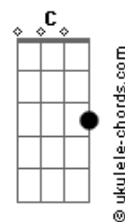

LBCM Band - Michelangelo

tom:

Intro: Em7 D Em7 D

[Primeira Parte]

Em7 D
I am a shooter
Em7 D
Everywhere is where I belong
Em7 D
A marble sculpture
Em7 D
Just for tonight I feel like a stone
Em7 D
Only just for tonight
Em7 D
I think any mountain is easy to climb
Em7 D
Just for tonight somehow
Em7 D
Every game I can play and win

[Pré-Refrão]

F G
Heaven or hell too
F G
Every choice I can't refuse
F G
Making me feel right
F G
There is no way that I can choose

[Refrão]

C G
I am impregnable, I started to flow
C G
Nobody shines like the way that I do
C G
No one can stop me, I'm ready to blow
C G
Better take care, I am passing through
C G
No one can beat me, you are under control
C G
I got the right to rise
C G
I gotta find my deadly foe
C G Em
I got a fire in my soul

[Segunda Parte]

Em7 D
So you can run with me 'till dawn
Em7 D
'Cause I'm so eager to lead you on
Em7 D
Too many games you play, you lose

Acordes

Em7 D
If you invite me, I can't refuse
Em7 D
Just for tonight I'm feeling so strong
Em7 D
So why don't you join me