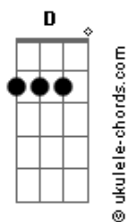

LBCM Band - Michelangelo

tom:

Intro: Em7 D Em7 D

[Primeira Parte]

Em7 D
I am a shooter
Em7 D
Everywhere is where I belong
Em7 D
A marble sculpture
Em7 D
Just for tonight I feel like a stone
Em7 D
Only just for tonight
Em7 D
I think any mountain is easy to climb
Em7 D
Just for tonight somehow
Em7 D
Every game I can play and win

[Pré-Refrão]

F G
Heaven or hell too
F G
Every choice I can't refuse
F G
Making me feel right
F G
There is no way that I can choose

[Refrão]

C G
I am impregnable, I started to flow
C G
Nobody shines like the way that I do
C G
No one can stop me, I'm ready to blow
C G
Better take care, I am passing through
C G
No one can beat me, you are under control
C G
I got the right to rise
C G
I gotta find my deadly foe
C G Em
I got a fire in my soul

[Segunda Parte]

Em7 D
So you can run with me 'till dawn
Em7 D
'Cause I'm so eager to lead you on
Em7 D
Too many games you play, you lose

Acordes

Em7 D
If you invite me, I can't refuse
Em7 D
Just for tonight I'm feeling so strong
Em7 D
So why don't you join me

[Pré-Refrão]

F G
I own a lightsaber now
F G
Just for you to know
F G
You don't need to tell me what to do
F G
When I will fight, you lose

[Refrão]

C G
I am impregnable, I started to flow
C G
Nobody shines like the way that I do
C G
No one can stop me, I'm ready to blow
C G
Better take care, I am passing through
C G
No one can beat me, you're under control
C G
I'm ready, there is no way to redo
C G
Feel so strong like a few years ago
C G Em
How many choices can be so true

Bm C
Everybody knows I'll write all my rules
Dadd9
I can feel a strange rumble from my old tools
Em
Just to remind me that is the right sound
Bm C
Now it's time to wield my lovely guns
Dadd9
To shoot with a power of ten thousand suns
Em
The thrill goes away, and I think that is alright

[Terceira Parte]

Em7 D
I had the future
Em7 D
But I wish it were much longer
Em7 D
I'm back to computers
Em7 D Em7
So many things I got to do