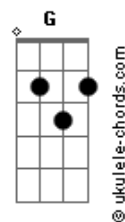

LBCM Band - Michelangelo

tom:

Intro: Em7 D Em7 D

[Primeira Parte]

Em7 D
I am a shooter
Em7 D
Everywhere is where I belong
Em7 D
A marble sculpture
Em7 D
Just for tonight I feel like a stone
Em7 D
Only just for tonight
Em7 D
I think any mountain is easy to climb
Em7 D
Just for tonight somehow
Em7 D
Every game I can play and win

[Pré-Refrão]

F G
Heaven or hell too
F G
Every choice I can't refuse
F G
Making me feel right
F G
There is no way that I can choose

[Refrão]

C G
I am impregnable, I started to flow
C G
Nobody shines like the way that I do
C G
No one can stop me, I'm ready to blow
C G
Better take care, I am passing through
C G
No one can beat me, you are under control
C G
I got the right to rise
C G
I gotta find my deadly foe
C G Em
I got a fire in my soul

[Segunda Parte]

Em7 D
So you can run with me 'till dawn
Em7 D
'Cause I'm so eager to lead you on
Em7 D
Too many games you play, you lose

Acordes

Em7 D
If you invite me, I can't refuse
Em7 D
Just for tonight I'm feeling so strong
Em7 D
So why don't you join me