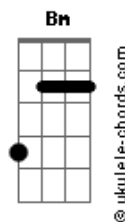

LBCM Band - Michelangelo

tom:

Intro: Em7 D Em7 D

[Primeira Parte]

Em7 D
I am a shooter
Em7 D
Everywhere is where I belong
Em7 D
A marble sculpture
Em7 D
Just for tonight I feel like a stone
Em7 D
Only just for tonight
Em7 D
I think any mountain is easy to climb
Em7 D
Just for tonight somehow
Em7 D
Every game I can play and win

[Pré-Refrão]

F G
Heaven or hell too
F G
Every choice I can't refuse
F G
Making me feel right
F G
There is no way that I can choose

[Refrão]

C G
I am impregnable, I started to flow
C G
Nobody shines like the way that I do
C G
No one can stop me, I'm ready to blow
C G
Better take care, I am passing through
C G
No one can beat me, you are under control
C G
I got the right to rise
C G
I gotta find my deadly foe
C G Em
I got a fire in my soul

[Segunda Parte]

Em7 D
So you can run with me 'till dawn
Em7 D
'Cause I'm so eager to lead you on
Em7 D
Too many games you play, you lose

Acordes

Em7 D
If you invite me, I can't refuse
Em7 D
Just for tonight I'm feeling so strong
Em7 D
So why don't you join me