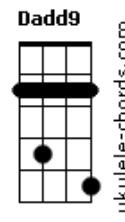

LBCM Band - Michelangelo

tom:

Intro: Em7 D Em7 D

[Primeira Parte]

Em7 D
I am a shooter
Em7 D
Everywhere is where I belong
Em7 D
A marble sculpture
Em7 D
Just for tonight I feel like a stone
Em7 D
Only just for tonight
Em7 D
I think any mountain is easy to climb
Em7 D
Just for tonight somehow
Em7 D
Every game I can play and win

[Pré-Refrão]

F G
Heaven or hell too
F G
Every choice I can't refuse
F G
Making me feel right
F G
There is no way that I can choose

[Refrão]

C G
I am impregnable, I started to flow
C G
Nobody shines like the way that I do
C G
No one can stop me, I'm ready to blow
C G
Better take care, I am passing through
C G
No one can beat me, you are under control
C G
I got the right to rise
C G
I gotta find my deadly foe
C G Em
I got a fire in my soul

[Segunda Parte]

Em7 D
So you can run with me 'till dawn
Em7 D
'Cause I'm so eager to lead you on
Em7 D
Too many games you play, you lose

Acordes

Em7 D
If you invite me, I can't refuse
Em7 D
Just for tonight I'm feeling so strong
Em7 D
So why don't you join me