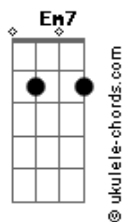

LBCM Band - Michelangelo

tom:

Intro: Em7 D Em7 D

[Primeira Parte]

Em7 D
I am a shooter
Em7 D
Everywhere is where I belong
Em7 D
A marble sculpture
Em7 D
Just for tonight I feel like a stone
Em7 D
Only just for tonight
Em7 D
I think any mountain is easy to climb
Em7 D
Just for tonight somehow
Em7 D
Every game I can play and win

[Pré-Refrão]

F G
Heaven or hell too
F G
Every choice I can't refuse
F G
Making me feel right
F G
There is no way that I can choose

[Refrão]

C G
I am impregnable, I started to flow
C G
Nobody shines like the way that I do
C G
No one can stop me, I'm ready to blow
C G
Better take care, I am passing through
C G
No one can beat me, you are under control
C G
I got the right to rise
C G
I gotta find my deadly foe
C G Em
I got a fire in my soul

[Segunda Parte]

Em7 D
So you can run with me 'till dawn
Em7 D
'Cause I'm so eager to lead you on
Em7 D
Too many games you play, you lose

Acordes

Em7 D
If you invite me, I can't refuse
Em7 D
Just for tonight I'm feeling so strong
Em7 D
So why don't you join me

[Pré-Refrão]

F G
I own a lightsaber now
F G
Just for you to know
F G
You don't need to tell me what to do
F G
When I will fight, you lose

[Refrão]

C G
I am impregnable, I started to flow
C G
Nobody shines like the way that I do
C G
No one can stop me, I'm ready to blow
C G
Better take care, I am passing through
C G
No one can beat me, you're under control
C G
I'm ready, there is no way to redo
C G
Feel so strong like a few years ago
C G Em
How many choices can be so true

Bm C
Everybody knows I'll write all my rules
Dadd9
I can feel a strange rumble from my old tools
Em
Just to remind me that is the right sound
Bm C
Now it's time to wield my lovely guns
Dadd9
To shoot with a power of ten thousand suns
Em
The thrill goes away, and I think that is alright

[Terceira Parte]

Em7 D
I had the future
Em7 D
But I wish it were much longer
Em7 D
I'm back to computers
Em7 D Em7
So many things I got to do