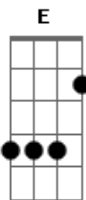

© ukulele-chords.com