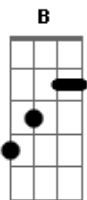

Iazzune - Fareweel

tom:
B
Walking alone
Abm
Feeling loneliness in my chest
Gb Abm
I remember you telling me
B E
I will never let go of your hand
Gb Abm
A warm coffee on the table
B
On my lap, cell phone in my hand
E Gb Abm
I don't want to look because I feel
B
That I'm going to break my heart
E Gb Abm

Soon message arrives

B E
I am passing through your life
Gb Abm
I do not want you anymore
B
Enjoy the trip boy
E Gb
Oh... no... (I can not believe)
Abm
Oh... no... (I can not believe)
E Gb
Oh... no
Abm
You left me
B
You left me

Acordes