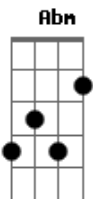

© ukulele-chords.com