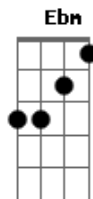

Lauryn Hill - Ex-Factor

Tom: **B**
Intro: dução no Baixo

Verso 1:
Abm **Gb** **Abm**
Gb It could all be so simple,
 make it hard but you'd rather
Abm **Gb** **Abm**
Gb Loving you is like a battle,
 up scarred and we both end
Abm **Gb** **Abm**
Gb Tell me who I have to be,
 reciprocity to get some
Abm **Gb** **Abm** **Gb**
 No one loves you more than me,
 will and no one ever

Refrão:
Bbm **D7** **Ebm**

No matter how I think we grow, you always seem to let me know
 It ain't workin', It ain't workin' **Abm** **Ebm**
 And when I try to walk away, you hurt yourself to make me stay **Bbm** **Am** **Abm**
 This is crazy, This is crazy **B** **Ebm**

Refrão
 Solo (nunca tirei esse solo, mas é um solo muito tesão, vale a pena)

Acordes

© ukulele-chords.com

© ukulele-chords.com

© ukulele-chords.com

© ukulele-chords.com

© ukulele-chords.com

© ukulele-chords.com