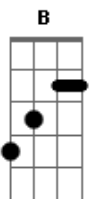

Lauryn Hill - Ex-Factor

Tom: **B**
Intro: dução no Baixo

Verso 1:
Abm **Gb** **Abm**
Gb It could all be so simple,
make it hard but you'd rather
Abm **Gb** **Abm**
Gb Loving you is like a battle,
up scarred and we both end
Abm **Gb** **Abm**
Gb Tell me who I have to be,
reciprocity to get some
Abm **Gb** **Abm** **Gb**
No one loves you more than me,
will and no one ever

Verso 2: Mesmos Acordes
Is this just a silly game, that forces you to act this way
Forces you to scream my name, then pretend that you can't stay
Tell me who I have to be, to get some reciprocity
No one loves you more than me, and no one ever will

Refrão:
Bbm **D7** **Ebm**

No matter how I think we grow, you always seem to let me know
It ain't workin', It ain't workin' **Abm** **Ebm**
And when I try to walk away, you hurt yourself to make me stay **Bbm** **Am** **Abm**
This is crazy, This is crazy **B** **Ebm**

Verso 3:
I keep letting you back in, how can I explain myself
As painful as this thing has been, I just can't be with no one else
See I know what we've got to do, you let go and I'll let go too
'Cause no one loves you more than me, and no one ever will

Refrão
Outro: (Mesmo acordes do Refrão)

Care for me, care for me, I know you care for me
There for me, there for me, Said you'd be there
Cry for me, cry for me, You said you'd die for me
Give to me, give to me, Why don't you live for me

Refrão
Solo (nunca tirei esse solo, mas é um solo muito tesão, vale a pena)

Acordes

© ukulele-chords.com