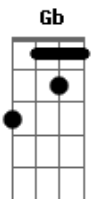

Lauryn Hill - Ex-Factor

Tom: **B**
Intro: dução no Baixo

Verso 1:
Abm **Gb** **Abm**
Gb It could all be so simple,
 make it hard but you'd rather
Abm **Gb** **Abm**
Gb Loving you is like a battle,
 up scarred and we both end
Abm **Gb** **Abm**
Gb Tell me who I have to be,
 reciprocity to get some
Abm **Gb** **Abm** **Gb**
 No one loves you more than me,
 will and no one ever

Refrão:
Bbm **D7** **Ebm**

No matter how I think we grow, you always seem to let me know
 It ain't workin', It ain't workin' **Abm** **Ebm**
 And when I try to walk away, you hurt yourself to make me stay **Bbm** **Am** **Abm**
 This is crazy, This is crazy **B** **Ebm**

Refrão
 Solo (nunca tirei esse solo, mas é um solo muito tesão, vale a pena)

Acordes

© ukulele-chords.com

© ukulele-chords.com

© ukulele-chords.com

© ukulele-chords.com

© ukulele-chords.com

© ukulele-chords.com