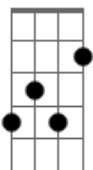

Lauryn Hill - Ex-Factor

Tom: **B**
Intro: dução no Baixo

Verso 1:
Abm **Gb** **Abm**
Gb It could all be so simple,
 make it hard but you'd rather
Abm **Gb** **Abm**
Gb Loving you is like a battle,
 up scarred and we both end
Abm **Gb** **Abm**
Gb Tell me who I have to be,
 reciprocity to get some
Abm **Gb** **Abm** **Gb**
 No one loves you more than me,
 will and no one ever

Refrão:
Bbm **D7** **Ebm**

No matter how I think we grow, you always seem to let me know
 It ain't workin, It ain't workin
Abm **Ebm**
Bbm **Am** **Abm**
 And when I try to walk away, you hurt yourself to make me stay
B **Ebm**
 This is crazy, This is crazy

Refrão
 Solo (nunca tirei esse solo, mas é um solo muito tesão, vale a pena)

Acordes

B

© ukulele-chords.com

Abm

© ukulele-chords.com

Gb

© ukulele-chords.com