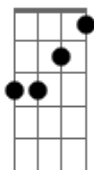

Lauryn Hill - Ex-Factor

Tom: **B**
Intro: dução no Baixo

Verso 1:
Abm **Gb** **Abm**
Gb It could all be so simple,
make it hard but you'd rather
Abm **Gb** **Abm**
Gb Loving you is like a battle,
up scarred and we both end
Abm **Gb** **Abm**
Gb Tell me who I have to be,
reciprocity to get some
Abm **Gb** **Abm** **Gb**
No one loves you more than me,
will and no one ever

Verso 2: Mesmos Acordes
Is this just a silly game, that forces you to act this way
Forces you to scream my name, then pretend that you can't stay
Tell me who I have to be, to get some reciprocity
No one loves you more than me, and no one ever will

Refrão:
Bbm **D7** **Ebm**

No matter how I think we grow, you always seem to let me know
It ain't workin, It ain't workin
Abm **Ebm**
Bbm **Am** **Abm**
And when I try to walk away, you hurt yourself to make me stay
B **Ebm**
This is crazy, This is crazy

Verso 3:
I keep letting you back in, how can I explain myself
As painful as this thing has been, I just can't be with no one
else
See I know what we've got to do, you let go and I'll let go
too
'Cause no one loves you more than me, and no one ever will

Refrão
Outro: (Mesmo acordes do Refrão)

Care for me, care for me, I know you care for me
There for me, there for me, Said you'd be there
Cry for me, cry for me, You said you'd die for me
Give to me, give to me, Why don't you live for me

Refrão
Solo (nunca tirei esse solo, mas é um solo muito tesão, vale a pena)

Acordes

© ukulele-chords.com

© ukulele-chords.com

© ukulele-chords.com

© ukulele-chords.com

© ukulele-chords.com

Ebm

© ukulele-chords.com

© ukulele-chords.com